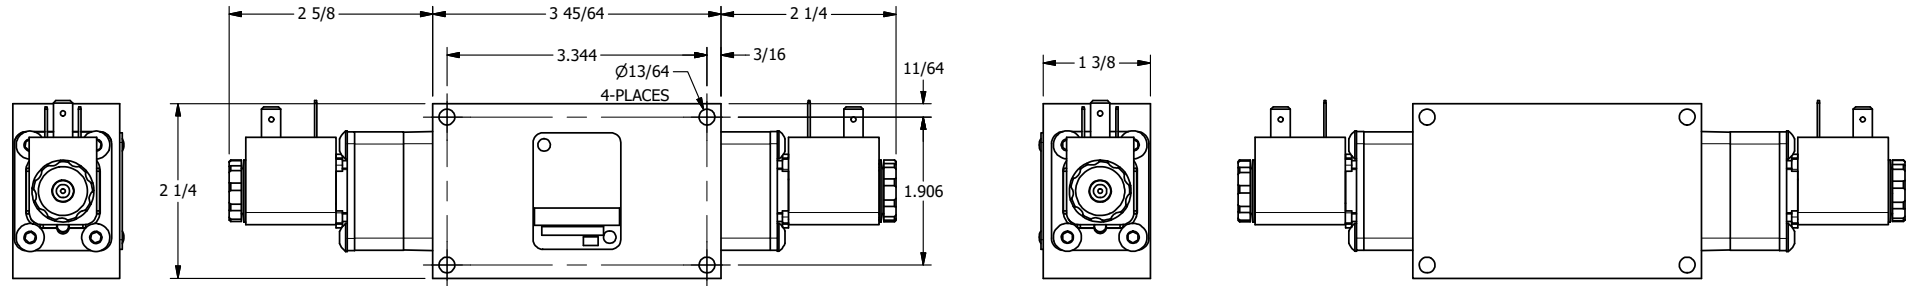

4 3 2 1

AAA
PRODUCTS
INTERNATIONAL

**AAA PRODUCTS
INTERNATIONAL**
7114 Harry Hines Blvd
Dallas, TX 75235

TITLE: 1/4" SIDE PORT, DBL SOL, 3 POS,
SPR CTR, SOL SHFT, CLSD CTR SPL,
EXT PILOT

DRAWING NO.:
DIM_ESY2Z