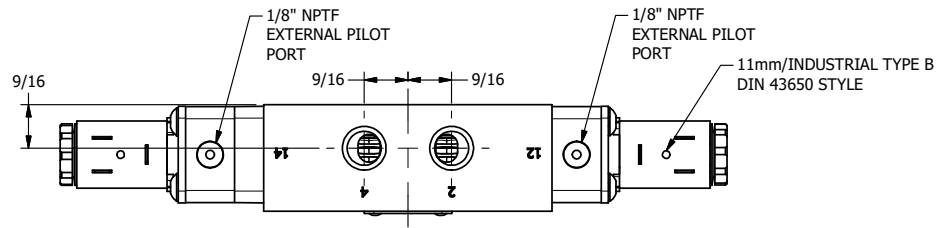

4 3 2 1

AAA
PRODUCTS
INTERNATIONAL

**AAA PRODUCTS
INTERNATIONAL**
7114 Harry Hines Blvd
Dallas, TX 75235

TITLE: 1/4" SIDE PORT, DBL SOL, 3 POS,
SPR CTR, SOL SHFT, CLSD CTR SPL,
EXT PILOT

DRAWING NO.:
DIM_ESY2Z