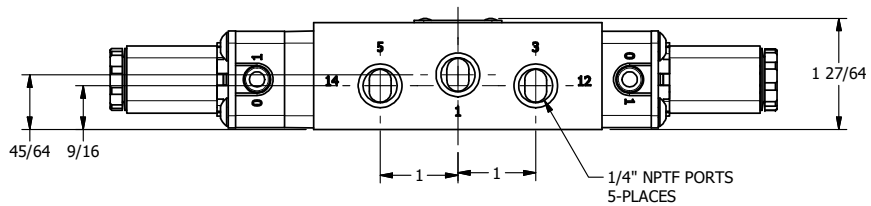

4 3 2 1

AAA
PRODUCTS
INTERNATIONAL

**AAA PRODUCTS
INTERNATIONAL**
7114 Harry Hines Blvd
Dallas, TX 75235

TITLE: 1/4" SIDE PORT, DBL SOL, 3 POS,
SPR CTR, SOL SHFT, CLSD CTR SPL,
EXT PILOT

DRAWING NO.:
DIM_ESY2Z