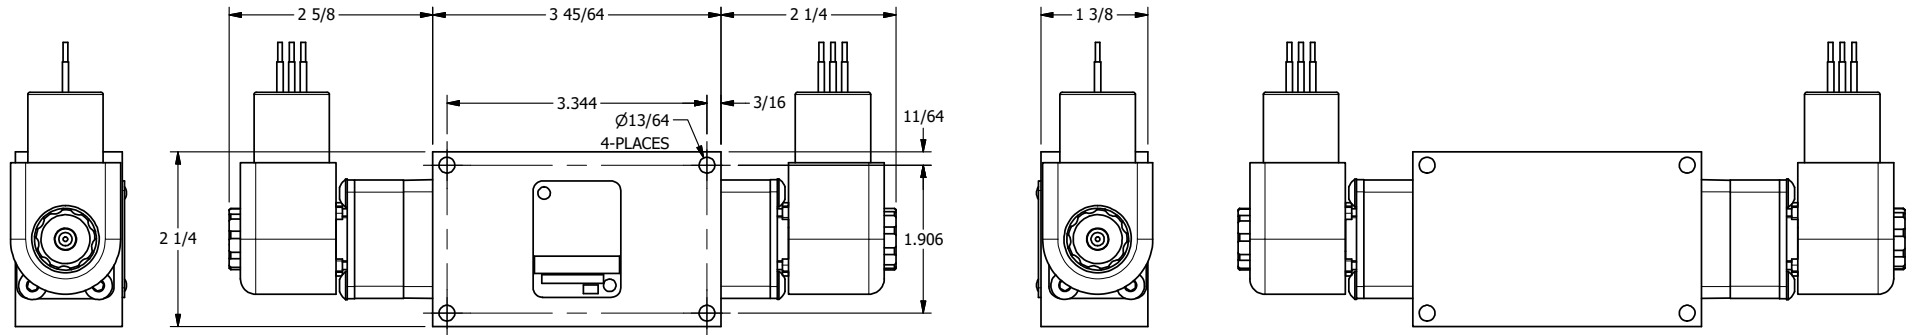

4 3 2 1

AAA
PRODUCTS
INTERNATIONAL

**AAA PRODUCTS
INTERNATIONAL**
7114 Harry Hines Blvd
Dallas, TX 75235

TITLE: 1/4" SIDE PORT, DBL SOL, 3 POS,
SPR CTR, SOL SHFT, CLSD CTR SPL,
EXPL PROOF, EXT PILOT

DRAWING NO.:
DIM_ESY2XZ