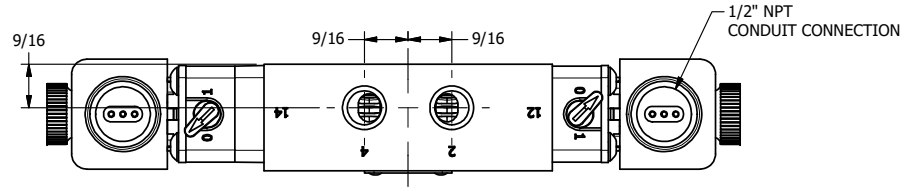

4 3 2 1

4 3 2

AAA
PRODUCTS
INTERNATIONAL

**AAA PRODUCTS
INTERNATIONAL**
7114 Harry Hines Blvd
Dallas, TX 75235

TITLE: 1/4" SIDE PORT, DBL SOL, 3 POS,
SPR CTR, CLSD CTR SPL, EXPL PROOF,
LCKNG OVRD, DUST EXCDLR

DRAWING NO.:
DIM_ESY2XOL

THE INFORMATION CONTAINED WITHIN THIS DOCUMENT IS PROPRIETARY TO AAA PRODUCTS AND MAY NOT BE DISCLOSED WITHOUT PRIOR WRITTEN CONSENT