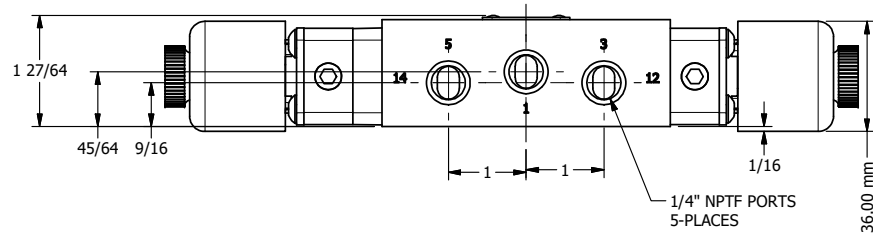

4 3 2 1

4 3 2

AAA
PRODUCTS
INTERNATIONAL

**AAA PRODUCTS
INTERNATIONAL**
7114 Harry Hines Blvd
Dallas, TX 75235

TITLE: 1/4" SIDE PORT, DBL SOL, 3 POS,
SPR CTR, CLSD CTR SPL, EXPL PROOF,
LCKNG OVRD, DUST EXCDLR

DRAWING NO.:
DIM_ESY2XOL

THE INFORMATION CONTAINED WITHIN THIS DOCUMENT IS PROPRIETARY TO AAA PRODUCTS AND MAY NOT BE DISCLOSED WITHOUT PRIOR WRITTEN CONSENT