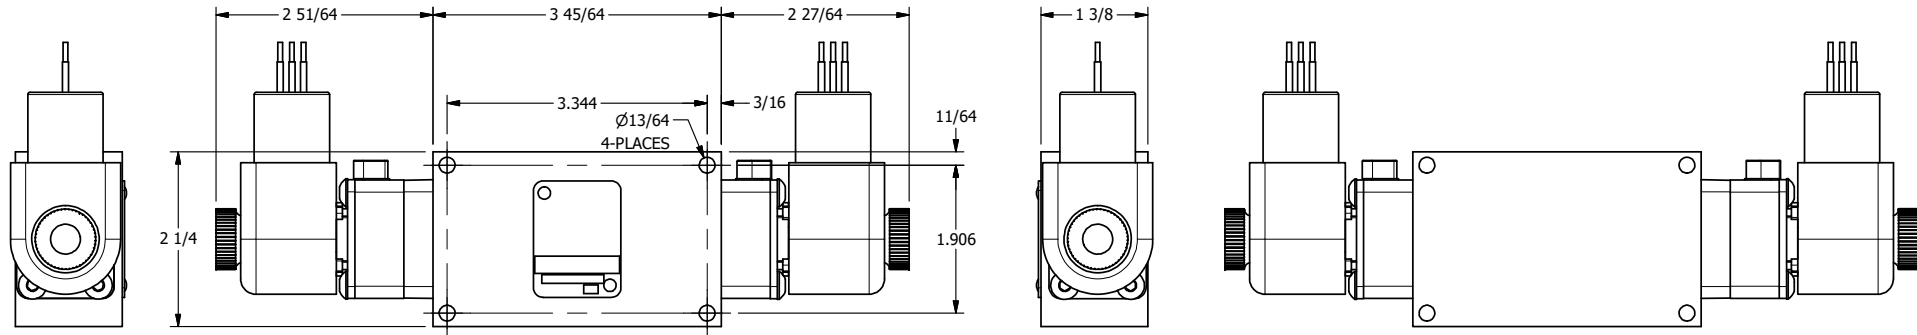

4 3 2 1

4 3 2

AAA
PRODUCTS
INTERNATIONAL

**AAA PRODUCTS
INTERNATIONAL**
7114 Harry Hines Blvd
Dallas, TX 75235

TITLE: 1/4" SIDE PORT, DBL SOL, 3 POS,
SPR CTR, CLSD CTR SPL, EXPL PROOF,
LCKNG OVRD, DUST EXCDLR

DRAWING NO.:
DIM_ESY2XOL

THE INFORMATION CONTAINED WITHIN THIS DOCUMENT IS PROPRIETARY TO AAA PRODUCTS AND MAY NOT BE DISCLOSED WITHOUT PRIOR WRITTEN CONSENT