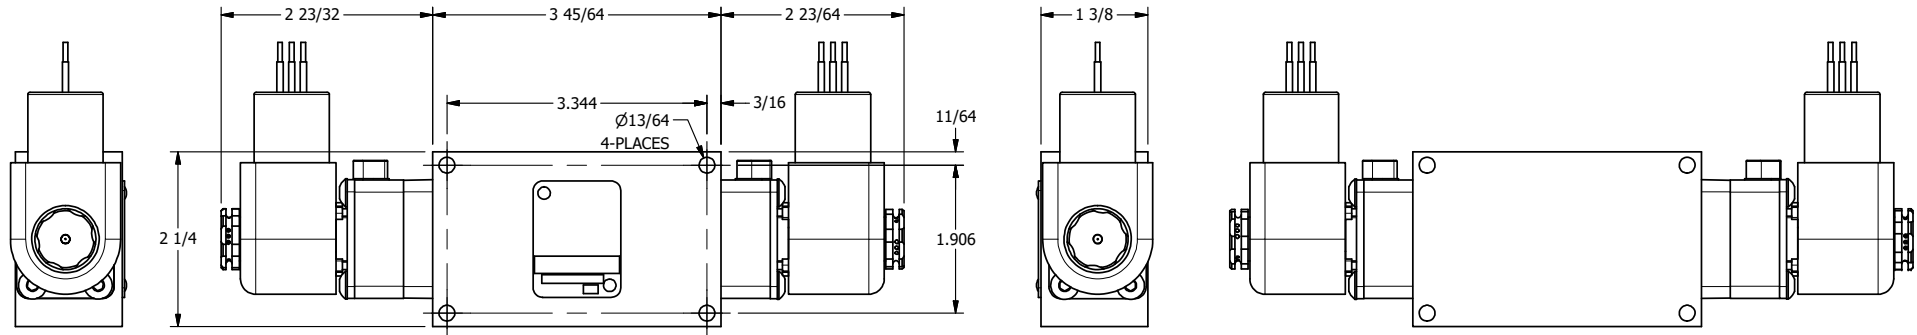

4 3 2 1

B

B

A

A

4 3 2

AAA
PRODUCTS
INTERNATIONAL

AAA PRODUCTS INTERNATIONAL
7114 Harry Hines Blvd
Dallas, TX 75235

TITLE: 1/4" SIDE PORT, DBL SOL, 3 POS,
SPR CTR, SOL SHFT, CLSD CTR SPL,
EXPL PROOF, LCKNG OVRD, SIDE VENT

DRAWING NO.:
DIM_ESY2XOC

THE INFORMATION CONTAINED WITHIN THIS DOCUMENT IS PROPRIETARY TO AAA PRODUCTS AND MAY NOT BE DISCLOSED WITHOUT PRIOR WRITTEN CONSENT