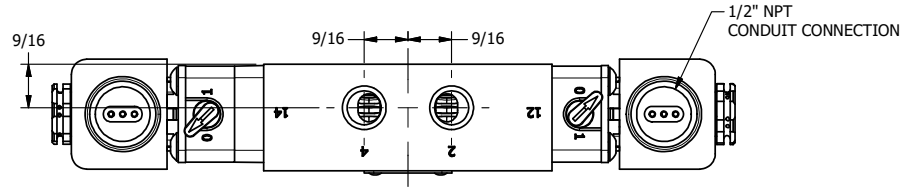

4 3 2 1

B

B

A

A

4 3 2

AAA
PRODUCTS
INTERNATIONAL

AAA PRODUCTS INTERNATIONAL
7114 Harry Hines Blvd
Dallas, TX 75235

TITLE: 1/4" SIDE PORT, DBL SOL, 3 POS,
SPR CTR, SOL SHFT, CLSD CTR SPL,
EXPL PROOF, LCKNG OVRD, SIDE VENT

DRAWING NO.:
DIM_ESY2XOC

THE INFORMATION CONTAINED WITHIN THIS DOCUMENT IS PROPRIETARY TO AAA PRODUCTS AND MAY NOT BE DISCLOSED WITHOUT PRIOR WRITTEN CONSENT