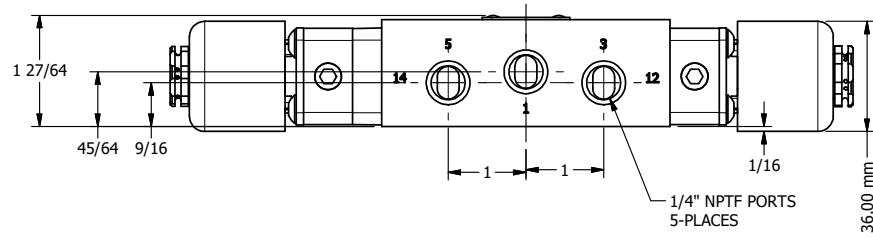

4 3 2 1

B

B

A

A

4 3 2

AAA
PRODUCTS
INTERNATIONAL

AAA PRODUCTS INTERNATIONAL
7114 Harry Hines Blvd
Dallas, TX 75235

TITLE: 1/4" SIDE PORT, DBL SOL, 3 POS,
SPR CTR, SOL SHFT, CLSD CTR SPL,
EXPL PROOF, LCKNG OVRD, SIDE VENT

DRAWING NO.:
DIM_ESY2XOC

THE INFORMATION CONTAINED WITHIN THIS DOCUMENT IS PROPRIETARY TO AAA PRODUCTS AND MAY NOT BE DISCLOSED WITHOUT PRIOR WRITTEN CONSENT