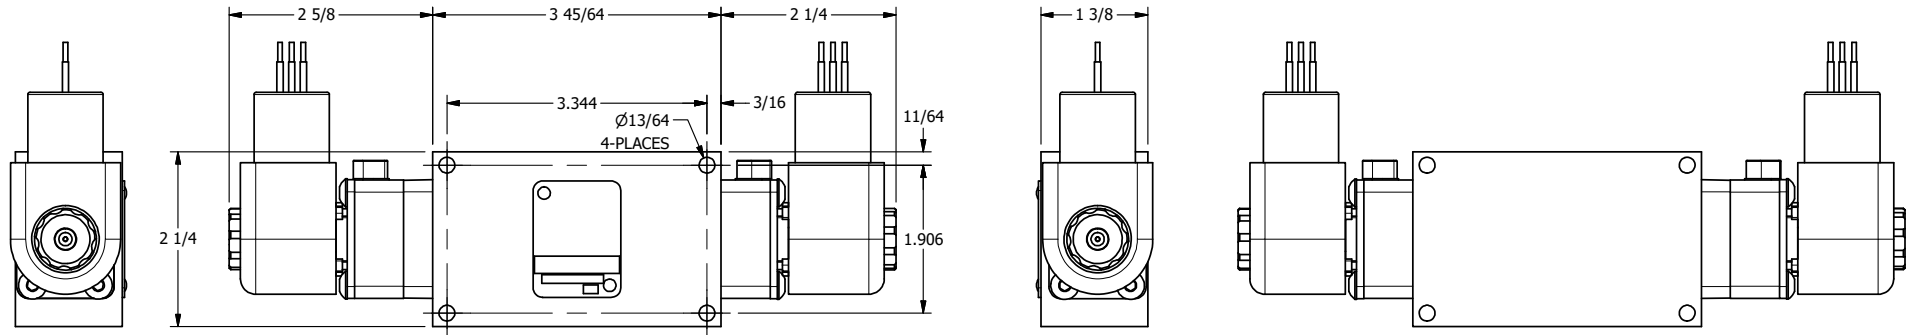

4 3 2 1

4 3 2

**AAA**  
PRODUCTS  
INTERNATIONAL

**AAA PRODUCTS INTERNATIONAL**  
7114 Harry Hines Blvd  
Dallas, TX 75235

TITLE: 1/4" SIDE PORT, DBL SOL, 3 POS,  
SPR CTR, SOL SHFT, CLSD CTR SPL,  
EXPL PROOF, LCKNG OVRD

DRAWING NO.:  
DIM\_ESY2XO

THE INFORMATION CONTAINED WITHIN THIS DOCUMENT IS PROPRIETARY TO AAA PRODUCTS AND MAY NOT BE DISCLOSED WITHOUT PRIOR WRITTEN CONSENT