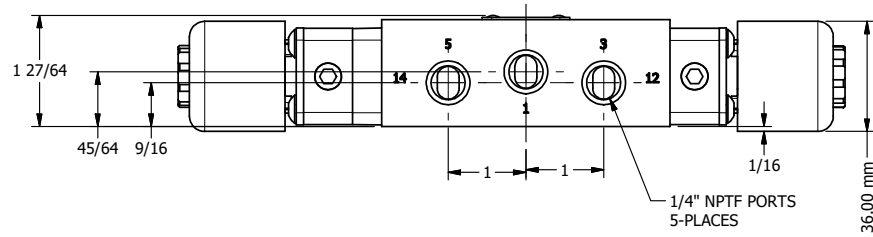

4 3 2 1

4 3 2

**AAA**  
PRODUCTS  
INTERNATIONAL

**AAA PRODUCTS INTERNATIONAL**  
7114 Harry Hines Blvd  
Dallas, TX 75235

TITLE: 1/4" SIDE PORT, DBL SOL, 3 POS,  
SPR CTR, SOL SHFT, CLSD CTR SPL,  
EXPL PROOF, LCKNG OVRD

DRAWING NO.:  
DIM\_ESY2XO

THE INFORMATION CONTAINED WITHIN THIS DOCUMENT IS PROPRIETARY TO AAA PRODUCTS AND MAY NOT BE DISCLOSED WITHOUT PRIOR WRITTEN CONSENT