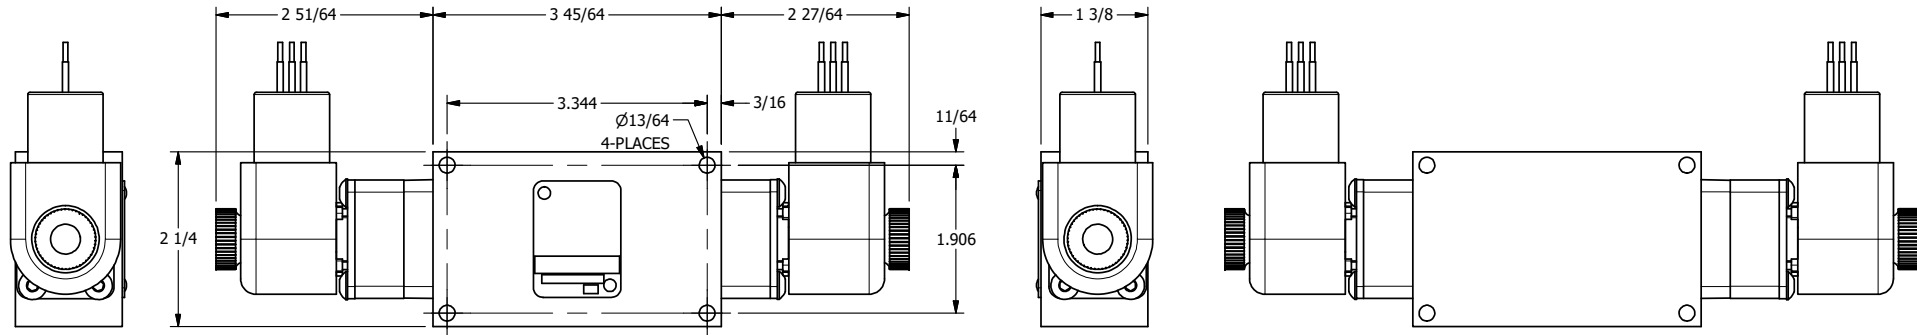

4 3 2 1

4 3 2

AAA
PRODUCTS
INTERNATIONAL

**AAA PRODUCTS
INTERNATIONAL**
7114 Harry Hines Blvd
Dallas, TX 75235

TITLE: 1/4" SIDE PORT, DBL SOL, 3 POS,
CLSD SPR CTR, EXPL PROOF,
DUST EXCLDR, EXT PILOT

DRAWING NO.:
DIM_ESY2XLZ