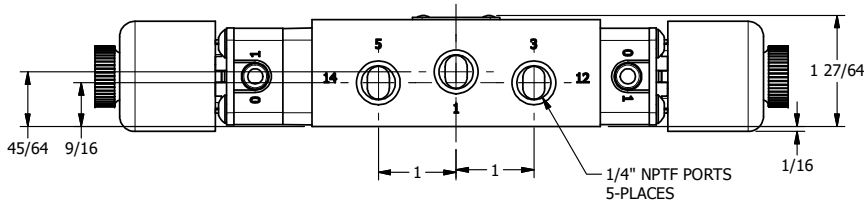

4 3 2 1

4 3 2

AAA
PRODUCTS
INTERNATIONAL

**AAA PRODUCTS
INTERNATIONAL**
7114 Harry Hines Blvd
Dallas, TX 75235

TITLE: 1/4" SIDE PORT, DBL SOL, 3 POS,
CLSD SPR CTR, EXPL PROOF,
DUST EXCLDR, EXT PILOT

DRAWING NO.:
DIM_ESY2XLZ