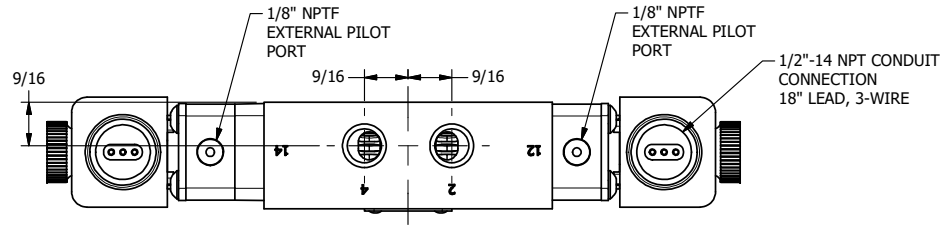

4 3 2 1

4 3 2

AAA
PRODUCTS
INTERNATIONAL

**AAA PRODUCTS
INTERNATIONAL**
7114 Harry Hines Blvd
Dallas, TX 75235

TITLE: 1/4" SIDE PORT, DBL SOL, 3 POS,
CLSD SPR CTR, EXPL PROOF,
DUST EXCLDR, EXT PILOT

DRAWING NO.:
DIM_ESY2XLZ