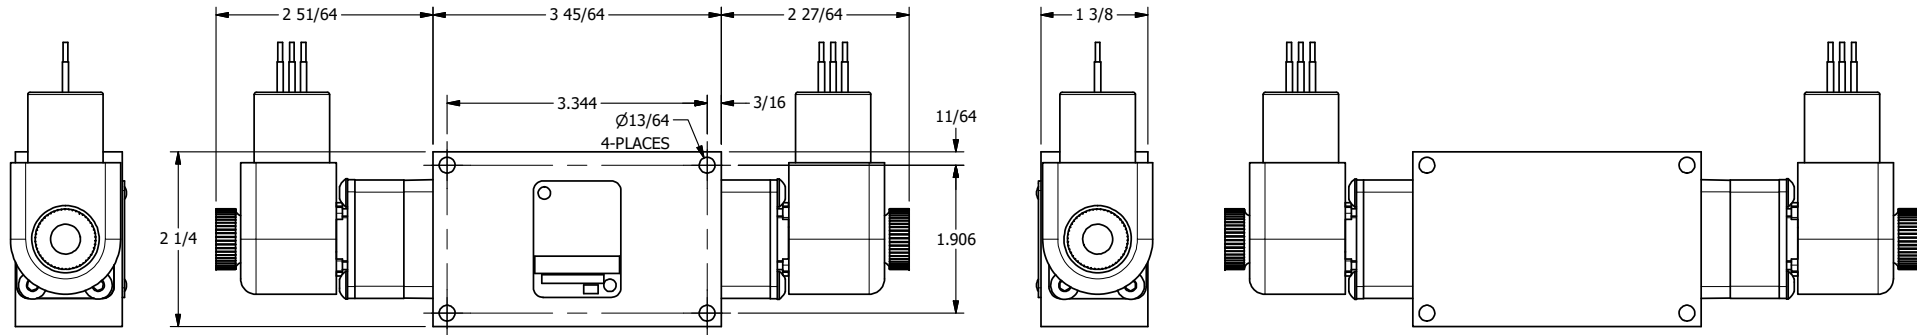

4 3 2 1

AAA
PRODUCTS
INTERNATIONAL

**AAA PRODUCTS
INTERNATIONAL**
7114 Harry Hines Blvd
Dallas, TX 75235

TITLE: 1/4" SIDE PORT, DBL SOL, 3 POS,
SPR CTR, SOL SHFT, CLSD CTR SPL,
EXPLOSION PROOF, DUST EXCDLR

DRAWING NO.:
DIM_ESY2XL

4 3 2

THE INFORMATION CONTAINED WITHIN THIS DOCUMENT IS PROPRIETARY TO AAA PRODUCTS AND MAY NOT BE DISCLOSED WITHOUT PRIOR WRITTEN CONSENT