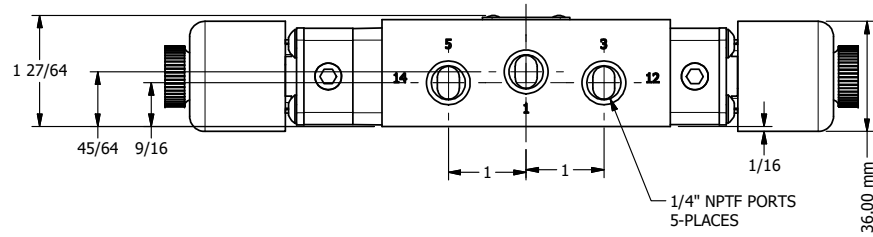

4 3 2 1

AAA
PRODUCTS
INTERNATIONAL

**AAA PRODUCTS
INTERNATIONAL**
7114 Harry Hines Blvd
Dallas, TX 75235

TITLE: 1/4" SIDE PORT, DBL SOL, 3 POS,
SPR CTR, SOL SHFT, CLSD CTR SPL,
EXPLOSION PROOF, DUST EXCDLR

DRAWING NO.:
DIM_ESY2XL

4 3 2

THE INFORMATION CONTAINED WITHIN THIS DOCUMENT IS PROPRIETARY TO AAA PRODUCTS AND MAY NOT BE DISCLOSED WITHOUT PRIOR WRITTEN CONSENT