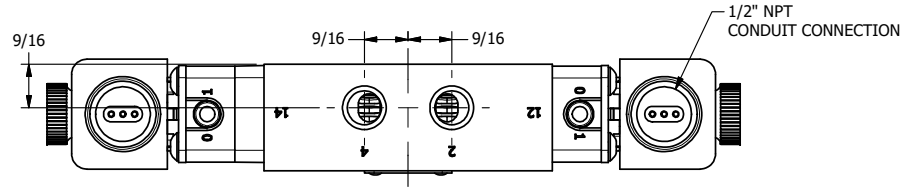

4 3 2 1

AAA
PRODUCTS
INTERNATIONAL

**AAA PRODUCTS
INTERNATIONAL**
7114 Harry Hines Blvd
Dallas, TX 75235

TITLE: 1/4" SIDE PORT, DBL SOL, 3 POS,
SPR CTR, SOL SHFT, CLSD CTR SPL,
EXPLOSION PROOF, DUST EXCDLR

DRAWING NO.:
DIM_ESY2XL

4 3 2

THE INFORMATION CONTAINED WITHIN THIS DOCUMENT IS PROPRIETARY TO AAA PRODUCTS AND MAY NOT BE DISCLOSED WITHOUT PRIOR WRITTEN CONSENT