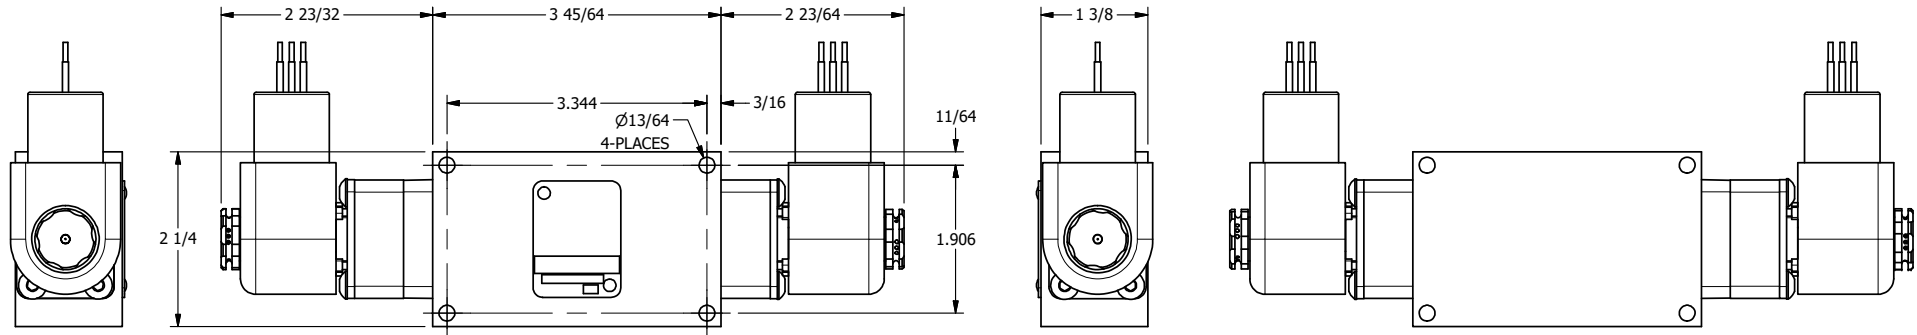

4 3 2 1

4 3 2

**AAA**  
PRODUCTS  
INTERNATIONAL

**AAA PRODUCTS INTERNATIONAL**  
7114 Harry Hines Blvd  
Dallas, TX 75235

TITLE: 1/4" SIDE PORT, DBL SOL, 3 POS,  
SPR CTR, SOL SHFT, CLSD CTR SPL,  
EXPLOSION PROOF, SIDE VENT

DRAWING NO.:  
DIM\_ESY2XC

THE INFORMATION CONTAINED WITHIN THIS DOCUMENT IS PROPRIETARY TO AAA PRODUCTS AND MAY NOT BE DISCLOSED WITHOUT PRIOR WRITTEN CONSENT