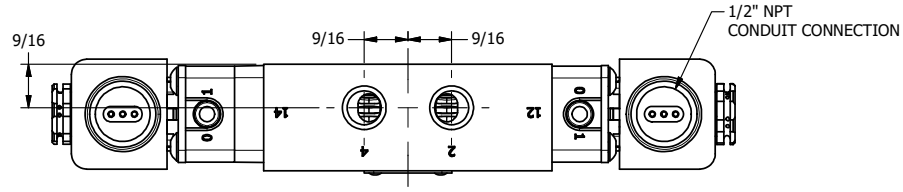

4 3 2 1

4 3 2

**AAA**  
PRODUCTS  
INTERNATIONAL

**AAA PRODUCTS INTERNATIONAL**  
7114 Harry Hines Blvd  
Dallas, TX 75235

TITLE: 1/4" SIDE PORT, DBL SOL, 3 POS,  
SPR CTR, SOL SHFT, CLSD CTR SPL,  
EXPLOSION PROOF, SIDE VENT