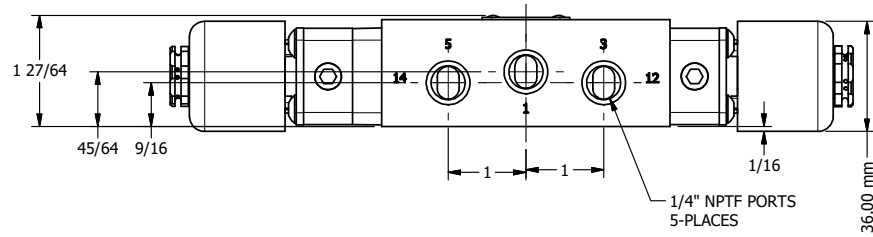

4 3 2 1

4 3 2

**AAA**  
PRODUCTS  
INTERNATIONAL

**AAA PRODUCTS INTERNATIONAL**  
7114 Harry Hines Blvd  
Dallas, TX 75235

TITLE: 1/4" SIDE PORT, DBL SOL, 3 POS,  
SPR CTR, SOL SHFT, CLSD CTR SPL,  
EXPLOSION PROOF, SIDE VENT

DRAWING NO.:  
DIM\_ESY2XC

THE INFORMATION CONTAINED WITHIN THIS DOCUMENT IS PROPRIETARY TO AAA PRODUCTS AND MAY NOT BE DISCLOSED WITHOUT PRIOR WRITTEN CONSENT