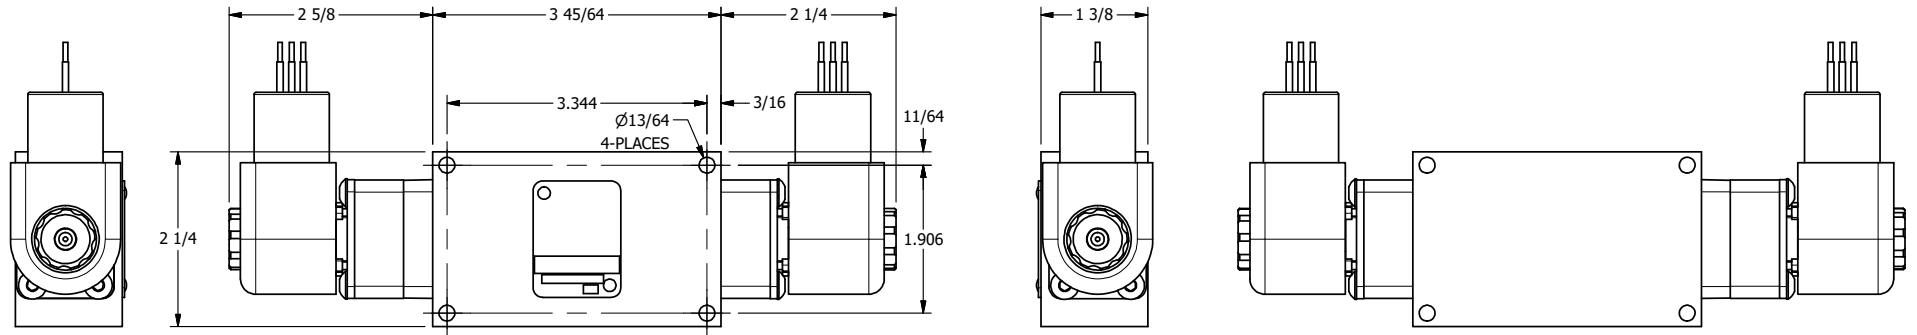

4 3 2 1

B

B

A

A

4 3 2

AAA
PRODUCTS
INTERNATIONAL

AAA PRODUCTS INTERNATIONAL
7114 Harry Hines Blvd
Dallas, TX 75235

TITLE: 1/4" SIDE PORT, DBL SOL, 3 POS,
SPR CTR, SOL SHFT, CLSD CTR SPL,
EXPLOSION PROOF

DRAWING NO.:
DIM_ESY2X

THE INFORMATION CONTAINED WITHIN THIS DOCUMENT IS PROPRIETARY TO AAA PRODUCTS AND MAY NOT BE DISCLOSED WITHOUT PRIOR WRITTEN CONSENT

A