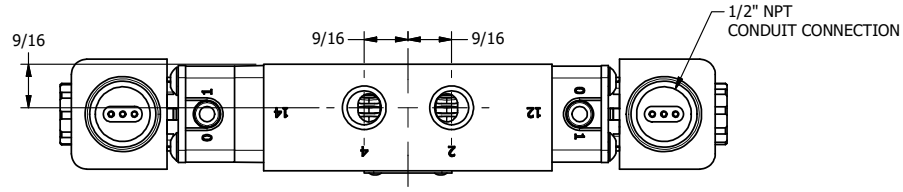

4 3 2 1

B

B

A

A

4 3 2

AAA
PRODUCTS
INTERNATIONAL

AAA PRODUCTS INTERNATIONAL
7114 Harry Hines Blvd
Dallas, TX 75235

TITLE: 1/4" SIDE PORT, DBL SOL, 3 POS,
SPR CTR, SOL SHFT, CLSD CTR SPL,
EXPLOSION PROOF

DRAWING NO.:
DIM_ESY2X

THE INFORMATION CONTAINED WITHIN THIS DOCUMENT IS PROPRIETARY TO AAA PRODUCTS AND MAY NOT BE DISCLOSED WITHOUT PRIOR WRITTEN CONSENT

A