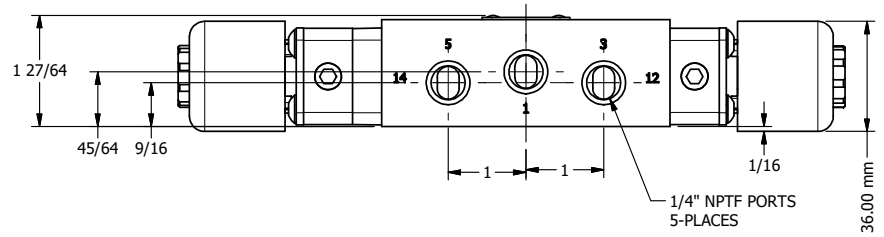

4 3 2 1

B

B

A

A

4 3 2

AAA
PRODUCTS
INTERNATIONAL

AAA PRODUCTS INTERNATIONAL
7114 Harry Hines Blvd
Dallas, TX 75235

TITLE: 1/4" SIDE PORT, DBL SOL, 3 POS,
SPR CTR, SOL SHFT, CLSD CTR SPL,
EXPLOSION PROOF

DRAWING NO.:
DIM_ESY2X

THE INFORMATION CONTAINED WITHIN THIS DOCUMENT IS PROPRIETARY TO AAA PRODUCTS AND MAY NOT BE DISCLOSED WITHOUT PRIOR WRITTEN CONSENT

A