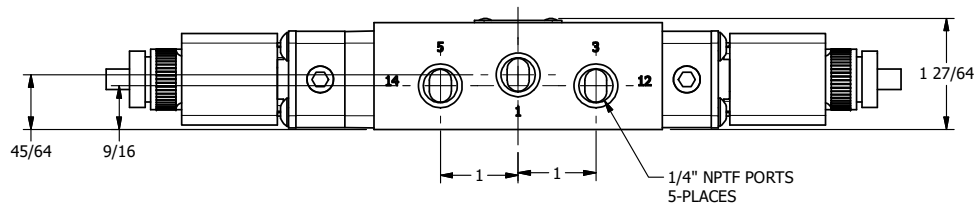

4

3

2

1

AAA
PRODUCTS
INTERNATIONAL

**AAA PRODUCTS
INTERNATIONAL**
7114 Harry Hines Blvd
Dallas, TX 75235

TITLE: 1/4" SIDE PORT, DBL SOL, 3 POS,
SPR CTR, SOL SHFT, CLSD CTR SPL,
ATEX, LCKNG OVRD, DUST EXCLDR

DRAWING NO.:
DIM_ESY2TOL

THE INFORMATION CONTAINED WITHIN THIS DOCUMENT IS PROPRIETARY TO AAA PRODUCTS AND MAY NOT BE DISCLOSED WITHOUT PRIOR WRITTEN CONSENT

4

3

2

↑