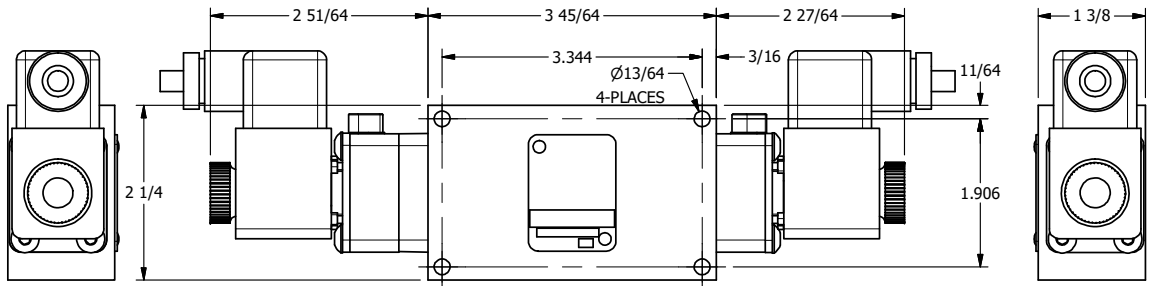

4

3

2

1

AAA
PRODUCTS
INTERNATIONAL

**AAA PRODUCTS
INTERNATIONAL**
7114 Harry Hines Blvd
Dallas, TX 75235

TITLE: 1/4" SIDE PORT, DBL SOL, 3 POS,
SPR CTR, SOL SHFT, CLSD CTR SPL,
ATEX, LCKNG OVRD, DUST EXCLDR

DRAWING NO.:
DIM_ESY2TOL

THE INFORMATION CONTAINED WITHIN THIS DOCUMENT IS PROPRIETARY TO AAA PRODUCTS AND MAY NOT BE DISCLOSED WITHOUT PRIOR WRITTEN CONSENT

4

3

2

↑