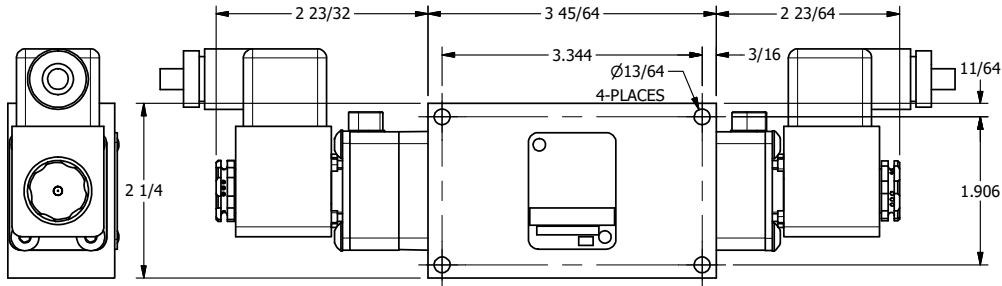

4

3

2

1

AAA
PRODUCTS
INTERNATIONAL

**AAA PRODUCTS
INTERNATIONAL**
7114 Harry Hines Blvd
Dallas, TX 75235

TITLE: 1/4" SIDE PORT, DBL SOL, 3 POS,
SPR CTR, SOL SHFT, CLSD CTR SPL,
ATEX, LCKNG OVRD, SIDE VENT

DRAWING NO.:
DIM_ESY2TOC