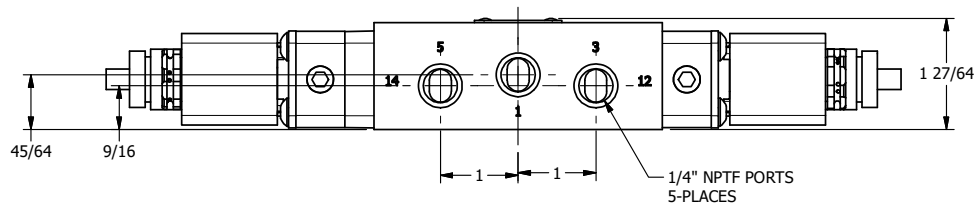

4

3

2

1

AAA
PRODUCTS
INTERNATIONAL

**AAA PRODUCTS
INTERNATIONAL**
7114 Harry Hines Blvd
Dallas, TX 75235

TITLE: 1/4" SIDE PORT, DBL SOL, 3 POS,
SPR CTR, SOL SHFT, CLSD CTR SPL,
ATEX, LCKNG OVRD, SIDE VENT

DRAWING NO.:
DIM_ESY2TOC