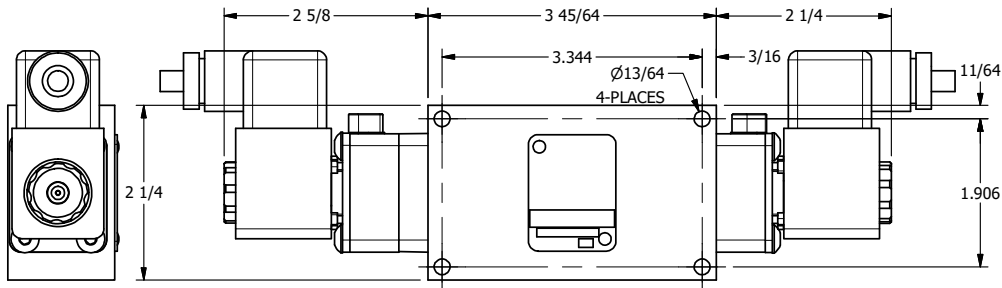

4

3

2

1

AAA
PRODUCTS
INTERNATIONAL

**AAA PRODUCTS
INTERNATIONAL**
7114 Harry Hines Blvd
Dallas, TX 75235

TITLE: 1/4" SIDE PORT, DBL SOL, 3 POS,
SPR CTR, SOL SHFT, CLSD CTR SPL,
ATEX, LCKNG OVRD

DRAWING NO.:
DIM_ESY2TO