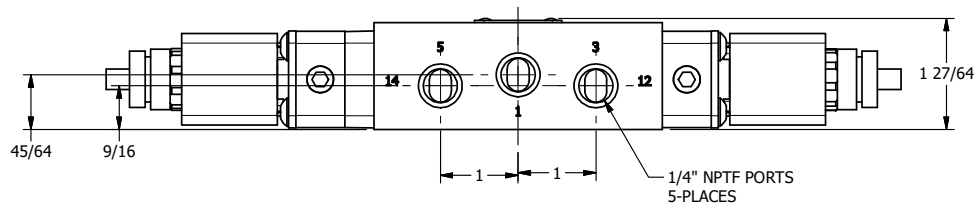

4

3

2

1

AAA
PRODUCTS
INTERNATIONAL

**AAA PRODUCTS
INTERNATIONAL**
7114 Harry Hines Blvd
Dallas, TX 75235

TITLE: 1/4" SIDE PORT, DBL SOL, 3 POS,
SPR CTR, SOL SHFT, CLSD CTR SPL,
ATEX, LCKNG OVRD

DRAWING NO.:
DIM_ESY2TO