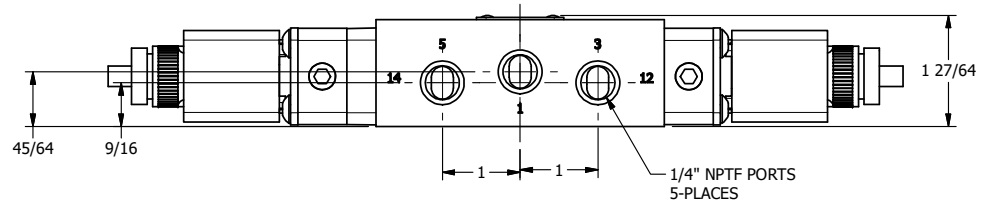

4

3

2

1

AAA
PRODUCTS
INTERNATIONAL

**AAA PRODUCTS
INTERNATIONAL**
7114 Harry Hines Blvd
Dallas, TX 75235

TITLE: 1/4" SIDE PORT, DBL SOL, 3 POS,
SPR CTR, SOL SHFT, CLSD CTR SPL,
ATEX, DUST EXCLDR

DRAWING NO.:
DIM_ESY2TL