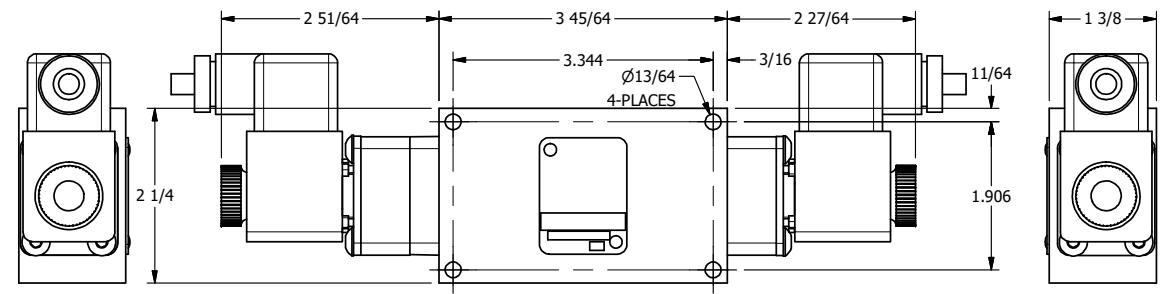

4

3

2

1

AAA
PRODUCTS
INTERNATIONAL

**AAA PRODUCTS
INTERNATIONAL**
7114 Harry Hines Blvd
Dallas, TX 75235

TITLE: 1/4" SIDE PORT, DBL SOL, 3 POS,
SPR CTR, SOL SHFT, CLSD CTR SPL,
ATEX, DUST EXCLDR

DRAWING NO.:
DIM_ESY2TL