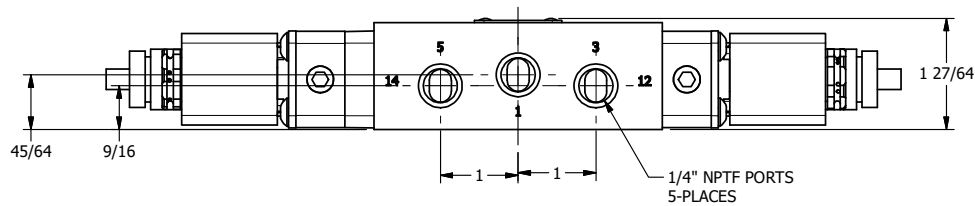

4

3

2

1

AAA
PRODUCTS
INTERNATIONAL

**AAA PRODUCTS
INTERNATIONAL**
7114 Harry Hines Blvd
Dallas, TX 75235

TITLE: 1/4" SIDE PORT, DBL SOL, 3 POS,
SPR CTR, SOL SHFT, CLSD CTR SPL,
ATEX, SIDE VENT

DRAWING NO.:
DIM_ESY2TC