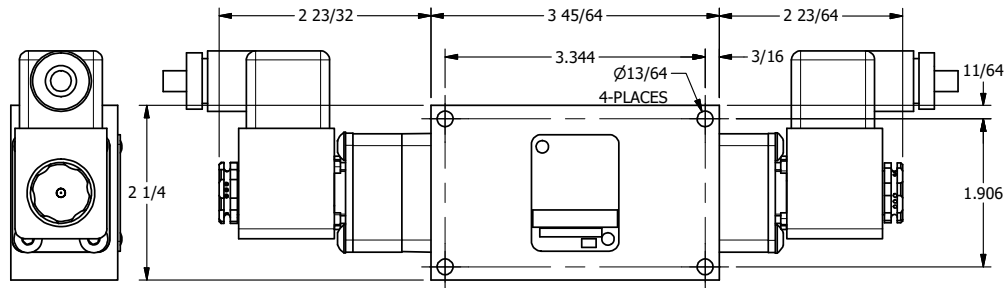

4

3

2

1

AAA
PRODUCTS
INTERNATIONAL

**AAA PRODUCTS
INTERNATIONAL**
7114 Harry Hines Blvd
Dallas, TX 75235

TITLE: 1/4" SIDE PORT, DBL SOL, 3 POS,
SPR CTR, SOL SHFT, CLSD CTR SPL,
ATEX, SIDE VENT

DRAWING NO.:
DIM_ESY2TC