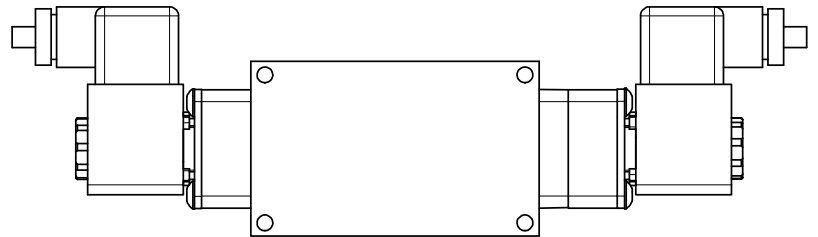

4

3

2

1

AAA
PRODUCTS
INTERNATIONAL

**AAA PRODUCTS
INTERNATIONAL**
7114 Harry Hines Blvd
Dallas, TX 75235

TITLE: 1/4" SIDE PORT, DBL SOL, 3 POS,
SPR CTR, SOL SHFT, CLSD CTR SPL,
ATEX

DRAWING NO.:
DIM_ESY2T