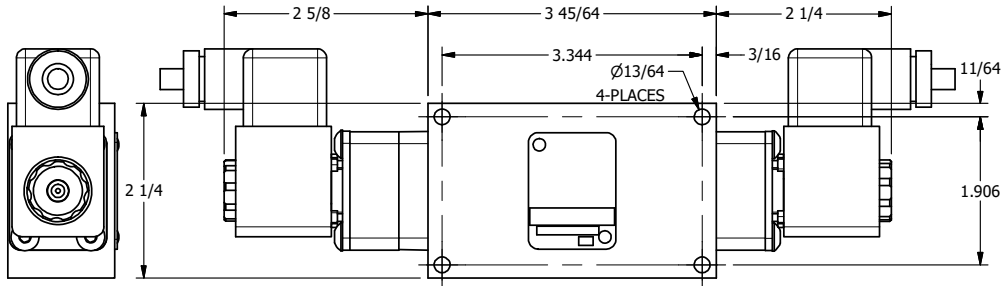

4

3

2

1

AAA
PRODUCTS
INTERNATIONAL

**AAA PRODUCTS
INTERNATIONAL**
7114 Harry Hines Blvd
Dallas, TX 75235

TITLE: 1/4" SIDE PORT, DBL SOL, 3 POS,
SPR CTR, SOL SHFT, CLSD CTR SPL,
ATEX

DRAWING NO.:
DIM_ESY2T