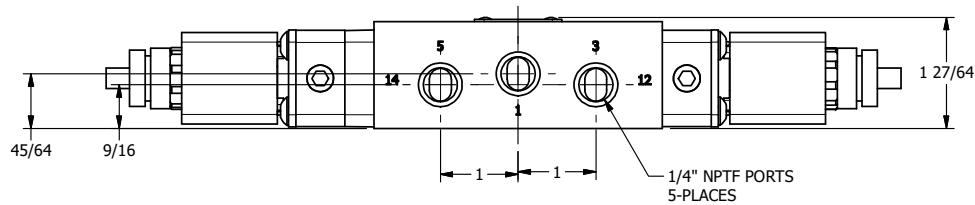

4

3

2

1

AAA
PRODUCTS
INTERNATIONAL

**AAA PRODUCTS
INTERNATIONAL**
7114 Harry Hines Blvd
Dallas, TX 75235

TITLE: 1/4" SIDE PORT, DBL SOL, 3 POS,
SPR CTR, SOL SHFT, CLSD CTR SPL,
ATEX

DRAWING NO.:
DIM_ESY2T