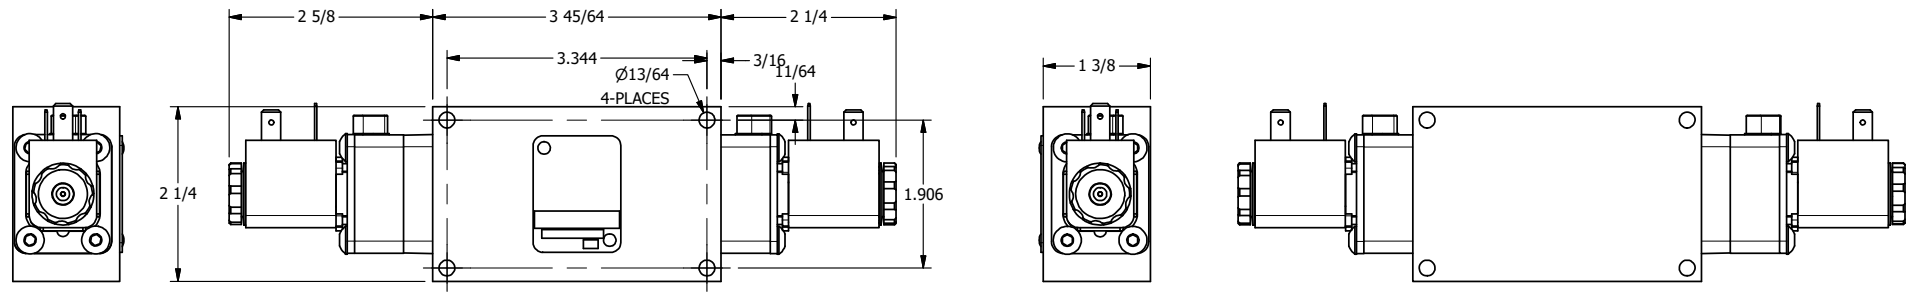

4 | 3 | 2 | 1

B

B

A

A

4 | 3 | 2 | 1

AAA
PRODUCTS
INTERNATIONAL

**AAA PRODUCTS
INTERNATIONAL**
7114 Harry Hines Blvd
Dallas, TX 75235

TITLE: 1/4" SIDE PORT, DBL SOL, 3 POS,
SPR CTR, SOL SHFT, CLSD CTR SPL,
LCKNG OVRD

DRAWING NO.:
DIM_ESY20

THE INFORMATION CONTAINED WITHIN THIS DOCUMENT IS PROPRIETARY TO AAA PRODUCTS AND MAY NOT BE DISCLOSED WITHOUT PRIOR WRITTEN CONSENT