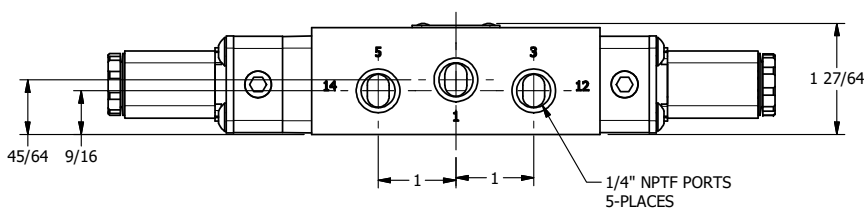

4 | 3 | 2 | 1

AAA
PRODUCTS
INTERNATIONAL

**AAA PRODUCTS
INTERNATIONAL**
7114 Harry Hines Blvd
Dallas, TX 75235

TITLE: 1/4" SIDE PORT, DBL SOL, 3 POS,
SPR CTR, SOL SHFT, CLSD CTR SPL,
LCKNG OVRD

DRAWING NO.:
DIM_ESY20

THE INFORMATION CONTAINED WITHIN THIS DOCUMENT IS PROPRIETARY TO AAA PRODUCTS AND MAY NOT BE DISCLOSED WITHOUT PRIOR WRITTEN CONSENT