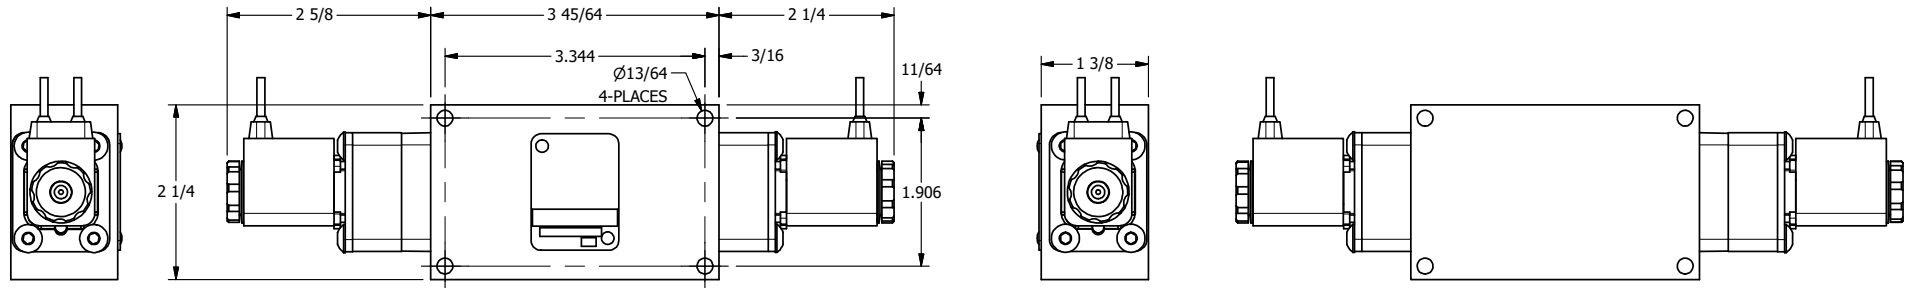

4 3 2 1

AAA
PRODUCTS
INTERNATIONAL

**AAA PRODUCTS
INTERNATIONAL**
7114 Harry Hines Blvd
Dallas, TX 75235

TITLE: 1/4" SIDE PORT, DBL SOL, 3 POS,
SPR CTR, SOL SHFT, CLSD CTR SPL,
FLYING LEAD, EXT PILOT

DRAWING NO.:
DIM_ESY2MZ