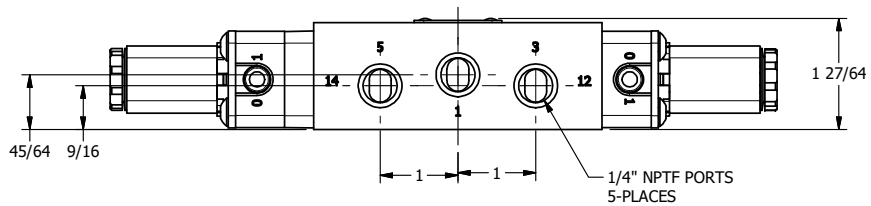

4 3 2 1

AAA
PRODUCTS
INTERNATIONAL

**AAA PRODUCTS
INTERNATIONAL**
7114 Harry Hines Blvd
Dallas, TX 75235

TITLE: 1/4" SIDE PORT, DBL SOL, 3 POS,
SPR CTR, SOL SHFT, CLSD CTR SPL,
FLYING LEAD, EXT PILOT

DRAWING NO.:
DIM_ESY2MZ