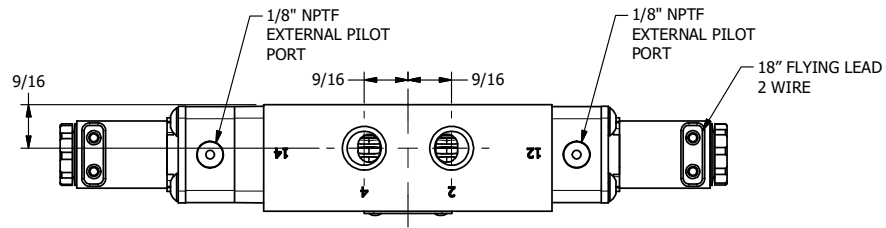

4 3 2 1

AAA
PRODUCTS
INTERNATIONAL

**AAA PRODUCTS
INTERNATIONAL**
7114 Harry Hines Blvd
Dallas, TX 75235

TITLE: 1/4" SIDE PORT, DBL SOL, 3 POS,
SPR CTR, SOL SHFT, CLSD CTR SPL,
FLYING LEAD, EXT PILOT

DRAWING NO.:
DIM_ESY2MZ