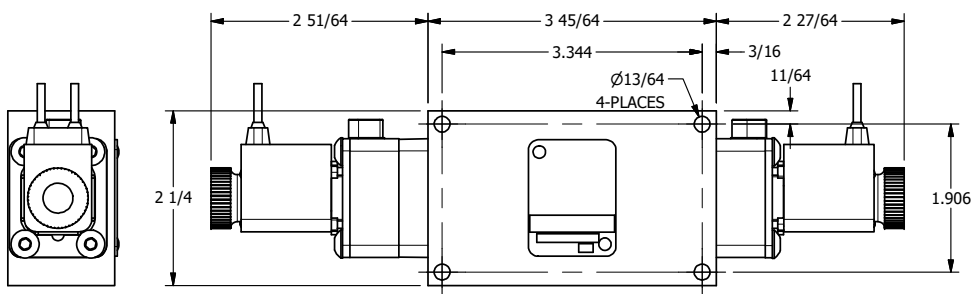

4 | 3 | 2 | 1

 <p>AAA PRODUCTS INTERNATIONAL 7114 Harry Hines Blvd Dallas, TX 75235</p>	<p>TITLE: 1/4" SIDE PORT, DBL SOL, 3 POS, SPR CTR, CLSD CTR SPL, FLYING LEAD, LCKNG OVRD, DUST EXCLDR</p>	<p>DRAWING NO.: DIM_ESY2MOL</p>
---	---	-------------------------------------