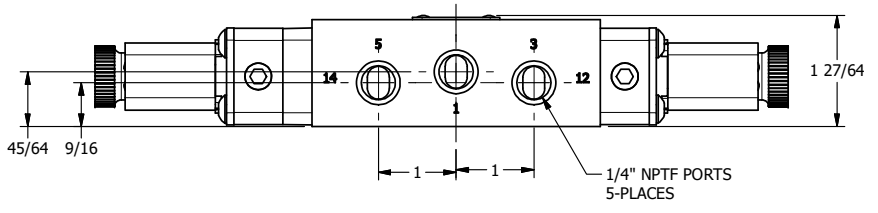

4 | 3 | 2 | 1

 <p>AAA PRODUCTS INTERNATIONAL 7114 Harry Hines Blvd Dallas, TX 75235</p>	<p>TITLE: 1/4" SIDE PORT, DBL SOL, 3 POS, SPR CTR, CLSD CTR SPL, FLYING LEAD, LCKNG OVRD, DUST EXCLDR</p>	<p>DRAWING NO.: DIM_ESY2MOL</p>
---	---	-------------------------------------