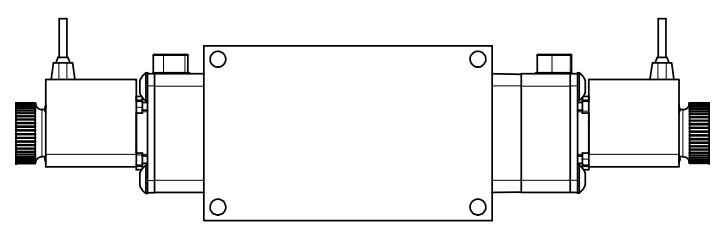

4 | 3 | 2 | 1

 <p>AAA PRODUCTS INTERNATIONAL 7114 Harry Hines Blvd Dallas, TX 75235</p>	<p>TITLE: 1/4" SIDE PORT, DBL SOL, 3 POS, SPR CTR, CLSD CTR SPL, FLYING LEAD, LCKNG OVRD, DUST EXCLDR</p>	<p>DRAWING NO.: DIM_ESY2MOL</p>
---	---	-------------------------------------