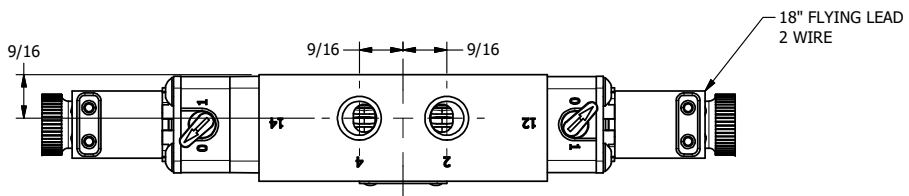

4 | 3 | 2 | 1

 <p>AAA PRODUCTS INTERNATIONAL 7114 Harry Hines Blvd Dallas, TX 75235</p>	<p>TITLE: 1/4" SIDE PORT, DBL SOL, 3 POS, SPR CTR, CLSD CTR SPL, FLYING LEAD, LCKNG OVRD, DUST EXCLDR</p>	<p>DRAWING NO.: DIM_ESY2MOL</p>
---	---	-------------------------------------