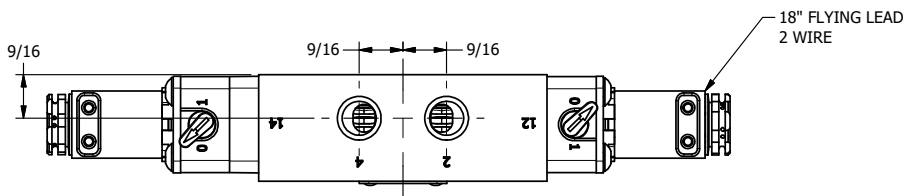

4 | 3 | 2 | 1

	AAA PRODUCTS INTERNATIONAL 7114 Harry Hines Blvd Dallas, TX 75235	TITLE 1/4" SIDE PORT, DBL SOL, 3 POS, SPR CTR, CLSD CTR SPL, FLYING LEAD, LCKNG OVER, SIDE VENT	DRAWING NO.: DIM_ESY2MOC
--	--	--	------------------------------------