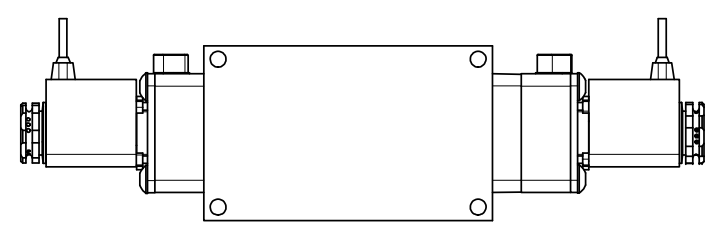

4 | 3 | 2 | 1

	AAA PRODUCTS INTERNATIONAL 7114 Harry Hines Blvd Dallas, TX 75235	TITLE 1/4" SIDE PORT, DBL SOL, 3 POS, SPR CTR, CLSD CTR SPL, FLYING LEAD, LCKNG OVER, SIDE VENT	DRAWING NO.: DIM_ESY2MOC
--	--	--	------------------------------------