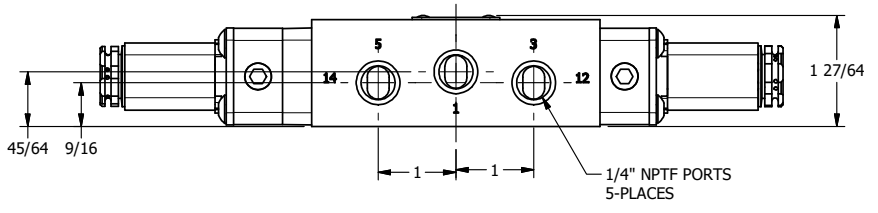

4 | 3 | 2 | 1

	AAA PRODUCTS INTERNATIONAL 7114 Harry Hines Blvd Dallas, TX 75235	TITLE 1/4" SIDE PORT, DBL SOL, 3 POS, SPR CTR, CLSD CTR SPL, FLYING LEAD, LCKNG OVER, SIDE VENT	DRAWING NO.: DIM_ESY2MOC
--	--	--	------------------------------------