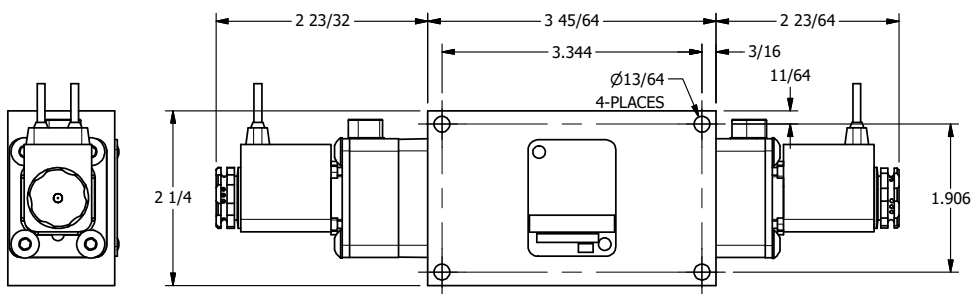

4 | 3 | 2 | 1

	AAA PRODUCTS INTERNATIONAL 7114 Harry Hines Blvd Dallas, TX 75235	TITLE 1/4" SIDE PORT, DBL SOL, 3 POS, SPR CTR, CLSD CTR SPL, FLYING LEAD, LCKNG OVER, SIDE VENT	DRAWING NO.: DIM_ESY2MOC
--	--	--	------------------------------------