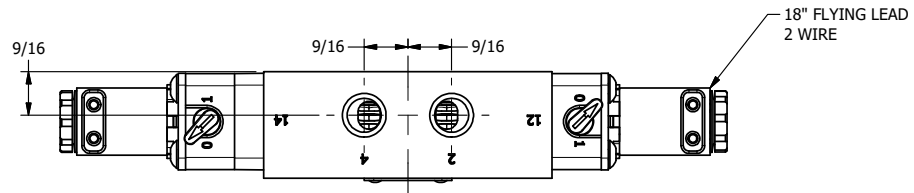

4 | 3 | 2 | 1

**AAA**  
PRODUCTS  
INTERNATIONAL

**AAA PRODUCTS  
INTERNATIONAL**  
7114 Harry Hines Blvd  
Dallas, TX 75235

TITLE: 1/4" SIDE PORT, DBL SOL, 3 POS,  
SPR CTR, SOL SHFT, CLSD CTR SPL,  
FLYING LEAD, LCKNG OVRD