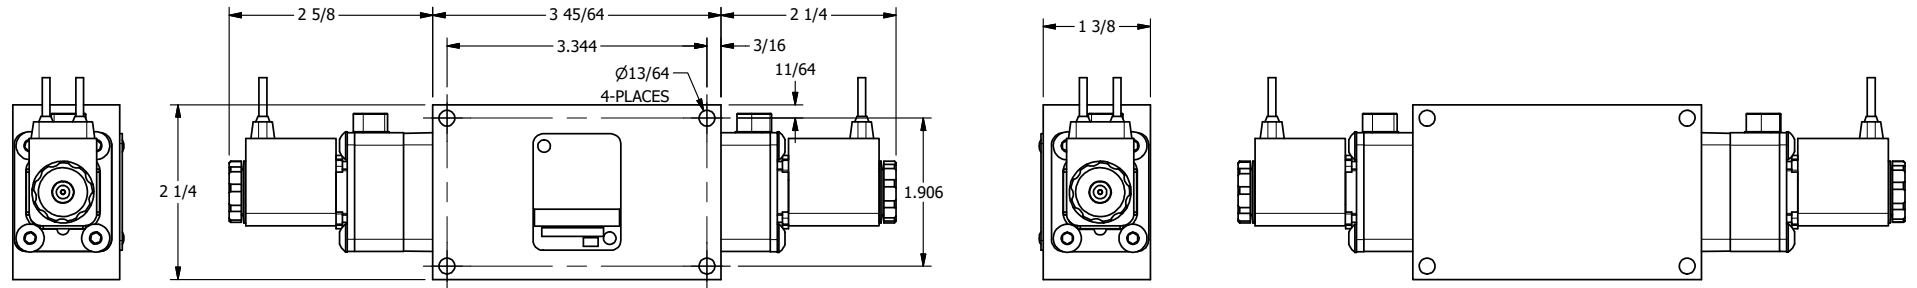

4 | 3 | 2 | 1

**AAA**  
PRODUCTS  
INTERNATIONAL

**AAA PRODUCTS  
INTERNATIONAL**  
7114 Harry Hines Blvd  
Dallas, TX 75235

TITLE: 1/4" SIDE PORT, DBL SOL, 3 POS,  
SPR CTR, SOL SHFT, CLSD CTR SPL,  
FLYING LEAD, LCKNG OVRD

DRAWING NO.:  
DIM\_ESY2MO

4 | 3 | 2

THE INFORMATION CONTAINED WITHIN THIS DOCUMENT IS PROPRIETARY TO AAA PRODUCTS AND MAY NOT BE DISCLOSED WITHOUT PRIOR WRITTEN CONSENT