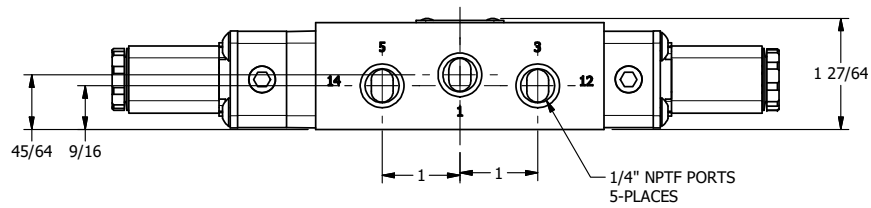

4 | 3 | 2 | 1

**AAA**  
PRODUCTS  
INTERNATIONAL

**AAA PRODUCTS  
INTERNATIONAL**  
7114 Harry Hines Blvd  
Dallas, TX 75235

TITLE: 1/4" SIDE PORT, DBL SOL, 3 POS,  
SPR CTR, SOL SHFT, CLSD CTR SPL,  
FLYING LEAD, LCKNG OVRD