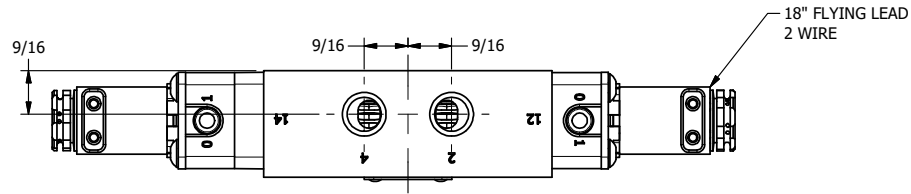

4 | 3 | 2 | 1

AAA
PRODUCTS
INTERNATIONAL

**AAA PRODUCTS
INTERNATIONAL**
7114 Harry Hines Blvd
Dallas, TX 75235

TITLE: 1/4" SIDE PORT, DBL SOL, 3 POS,
SPR CTR, SOL SHFT, CLSD CTR SPL,
FLYING LEAD, SIDE VENT

DRAWING NO.:
DIM_ESY2MC

4 | 3 | 2

THE INFORMATION CONTAINED WITHIN THIS DOCUMENT IS PROPRIETARY TO AAA PRODUCTS AND MAY NOT BE DISCLOSED WITHOUT PRIOR WRITTEN CONSENT