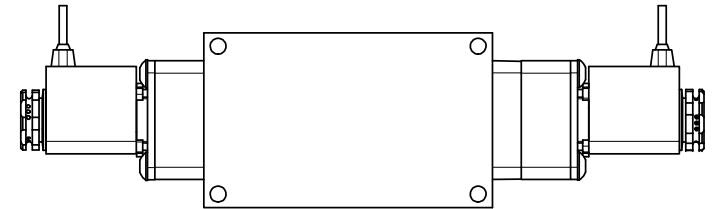

4 | 3 | 2 | 1

AAA
PRODUCTS
INTERNATIONAL

**AAA PRODUCTS
INTERNATIONAL**
7114 Harry Hines Blvd
Dallas, TX 75235

TITLE: 1/4" SIDE PORT, DBL SOL, 3 POS,
SPR CTR, SOL SHFT, CLSD CTR SPL,
FLYING LEAD, SIDE VENT

DRAWING NO.:
DIM_ESY2MC

4 | 3 | 2

THE INFORMATION CONTAINED WITHIN THIS DOCUMENT IS PROPRIETARY TO AAA PRODUCTS AND MAY NOT BE DISCLOSED WITHOUT PRIOR WRITTEN CONSENT