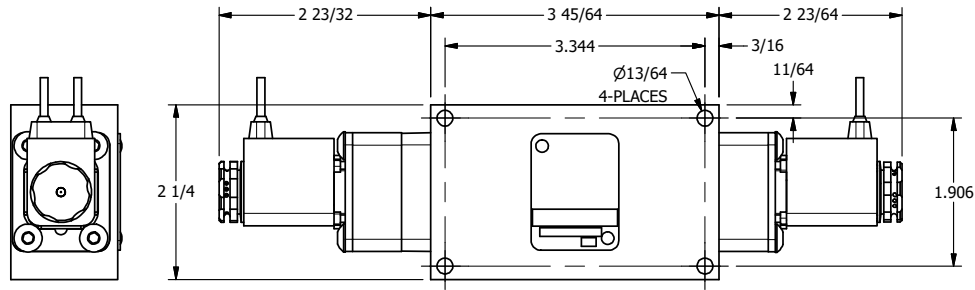

4 | 3 | 2 | 1

AAA
PRODUCTS
INTERNATIONAL

**AAA PRODUCTS
INTERNATIONAL**
7114 Harry Hines Blvd
Dallas, TX 75235

TITLE: 1/4" SIDE PORT, DBL SOL, 3 POS,
SPR CTR, SOL SHFT, CLSD CTR SPL,
FLYING LEAD, SIDE VENT

DRAWING NO.:
DIM_ESY2MC

4 | 3 | 2

THE INFORMATION CONTAINED WITHIN THIS DOCUMENT IS PROPRIETARY TO AAA PRODUCTS AND MAY NOT BE DISCLOSED WITHOUT PRIOR WRITTEN CONSENT