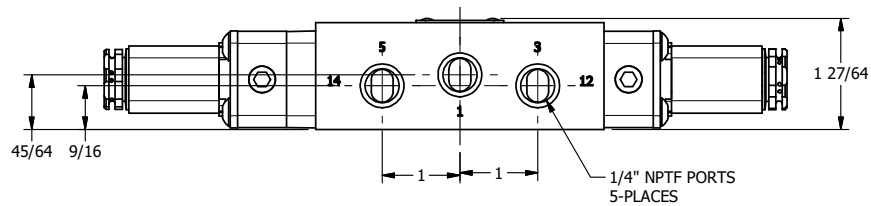

4 | 3 | 2 | 1

AAA
PRODUCTS
INTERNATIONAL

**AAA PRODUCTS
INTERNATIONAL**
7114 Harry Hines Blvd
Dallas, TX 75235

TITLE: 1/4" SIDE PORT, DBL SOL, 3 POS,
SPR CTR, SOL SHFT, CLSD CTR SPL,
FLYING LEAD, SIDE VENT

DRAWING NO.:
DIM_ESY2MC

4 | 3 | 2

THE INFORMATION CONTAINED WITHIN THIS DOCUMENT IS PROPRIETARY TO AAA PRODUCTS AND MAY NOT BE DISCLOSED WITHOUT PRIOR WRITTEN CONSENT