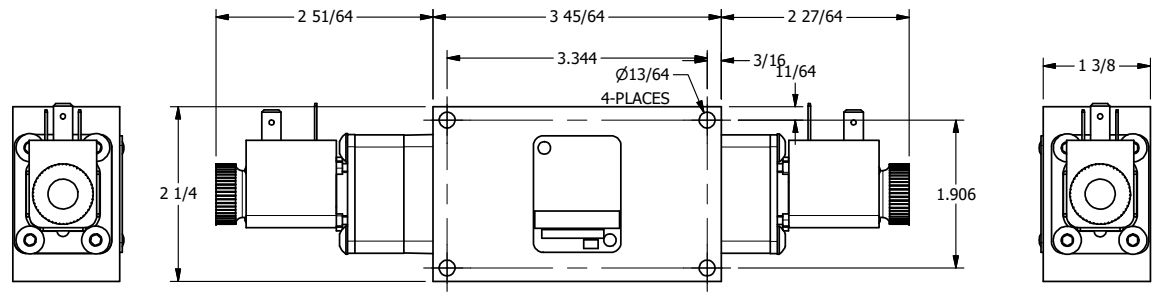

4 3 2 1

4 3 2

AAA
PRODUCTS
INTERNATIONAL

**AAA PRODUCTS
INTERNATIONAL**
7114 Harry Hines Blvd
Dallas, TX 75235

TITLE: 1/4" SIDE PORT, DBL SOL, 3 POS,
SPR CTR, SOL SHFT, CLSD CTR SPL,
DUST EXCLDR

DRAWING NO.:
DIM_ESY2L