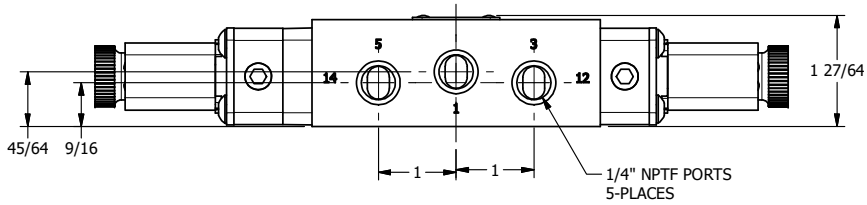

4 3 2 1

4 3 2

AAA
PRODUCTS
INTERNATIONAL

**AAA PRODUCTS
INTERNATIONAL**
7114 Harry Hines Blvd
Dallas, TX 75235

TITLE: 1/4" SIDE PORT, DBL SOL, 3 POS,
SPR CTR, SOL SHFT, CLSD CTR SPL,
DUST EXCLDR

DRAWING NO.:
DIM_ESY2L