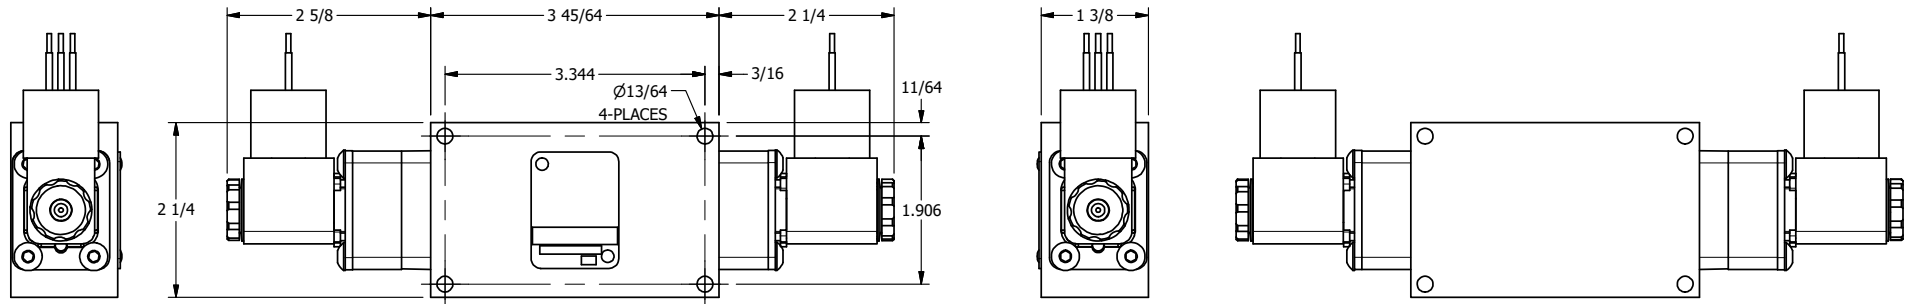

4 3 2 1

B

B

A

A

AAA
PRODUCTS
INTERNATIONAL

**AAA PRODUCTS
INTERNATIONAL**
7114 Harry Hines Blvd
Dallas, TX 75235

TITLE: 1/4" SIDE PORT, DBL SOL, 3 POS,
SPR CTR, SOL SHFT, CLSD CTR SPL,
MOLD-OVER, EXT PILOT

DRAWING NO.:
DIM_ESY2JZ

4 3 2

THE INFORMATION CONTAINED WITHIN THIS DOCUMENT IS PROPRIETARY TO AAA PRODUCTS AND MAY NOT BE DISCLOSED WITHOUT PRIOR WRITTEN CONSENT