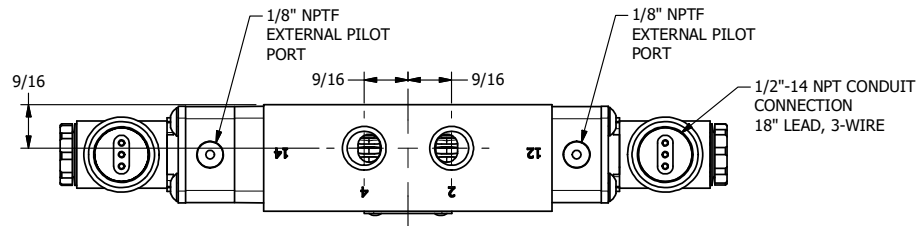

4 3 2 1

B

B

A

A

AAA
PRODUCTS
INTERNATIONAL

**AAA PRODUCTS
INTERNATIONAL**
7114 Harry Hines Blvd
Dallas, TX 75235

TITLE: 1/4" SIDE PORT, DBL SOL, 3 POS,
SPR CTR, SOL SHFT, CLSD CTR SPL,
MOLD-OVER, EXT PILOT