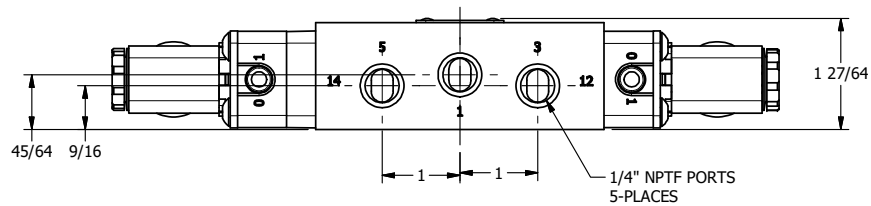

4 3 2 1

B

B

A

A

AAA
PRODUCTS
INTERNATIONAL

**AAA PRODUCTS
INTERNATIONAL**
7114 Harry Hines Blvd
Dallas, TX 75235

TITLE: 1/4" SIDE PORT, DBL SOL, 3 POS,
SPR CTR, SOL SHFT, CLSD CTR SPL,
MOLD-OVER, EXT PILOT