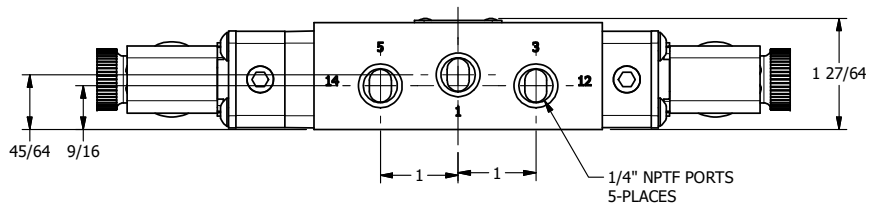

4

3

2

1

AAA
PRODUCTS
INTERNATIONAL

**AAA PRODUCTS
INTERNATIONAL**
7114 Harry Hines Blvd
Dallas, TX 75235

TITLE: 1/4" SIDE PORT, DBL SOL, 3 POS,
SPR CTR, CLSD CTR SPL, MOLD-OVER,
LCKNG OVRD, DUST EXCLDR

DRAWING NO.:
DIM_ESY2JOL