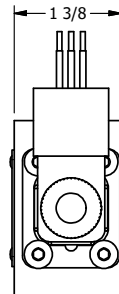

4

3

2

1

AAA
PRODUCTS
INTERNATIONAL

**AAA PRODUCTS
INTERNATIONAL**
7114 Harry Hines Blvd
Dallas, TX 75235

TITLE: 1/4" SIDE PORT, DBL SOL, 3 POS,
SPR CTR, CLSD CTR SPL, MOLD-OVER,
LCKNG OVRD, DUST EXCLDR

DRAWING NO.:
DIM_ESY2JOL