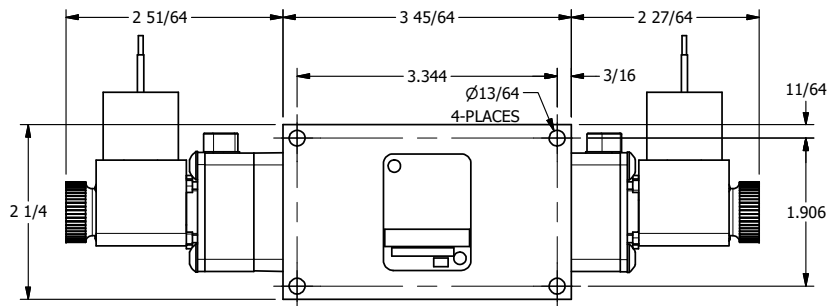

4

3

2

1

AAA
PRODUCTS
INTERNATIONAL

**AAA PRODUCTS
INTERNATIONAL**
7114 Harry Hines Blvd
Dallas, TX 75235

TITLE: 1/4" SIDE PORT, DBL SOL, 3 POS,
SPR CTR, CLSD CTR SPL, MOLD-OVER,
LCKNG OVRD, DUST EXCLDR

DRAWING NO.:
DIM_ESY2JOL