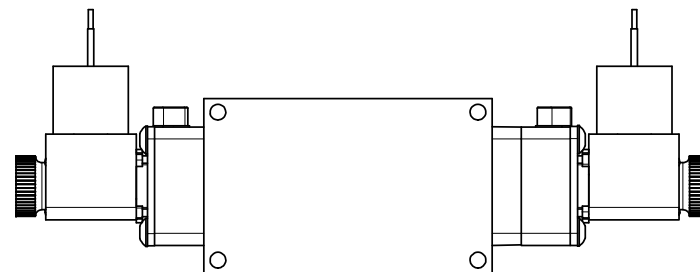

4

3

2

1

AAA
PRODUCTS
INTERNATIONAL

**AAA PRODUCTS
INTERNATIONAL**
7114 Harry Hines Blvd
Dallas, TX 75235

TITLE: 1/4" SIDE PORT, DBL SOL, 3 POS,
SPR CTR, CLSD CTR SPL, MOLD-OVER,
LCKNG OVRD, DUST EXCLDR

DRAWING NO.:
DIM_ESY2JOL