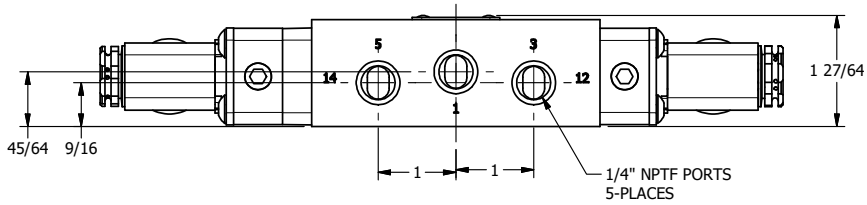

4 | 3 | 2 | 1

AAA
PRODUCTS
INTERNATIONAL

**AAA PRODUCTS
INTERNATIONAL**
7114 Harry Hines Blvd
Dallas, TX 75235

TITLE: 1/4" SIDE PORT, DBL SOL, 3 POS,
SPR CTR, SOL SHFT, CLSD CTR SPL,
MOLD-OVER, LCKNG OVRD, SIDE VENT

DRAWING NO.:
DIM_ESY2JOC

4 | 3 | 2

THE INFORMATION CONTAINED WITHIN THIS DOCUMENT IS PROPRIETARY TO AAA PRODUCTS AND MAY NOT BE DISCLOSED WITHOUT PRIOR WRITTEN CONSENT