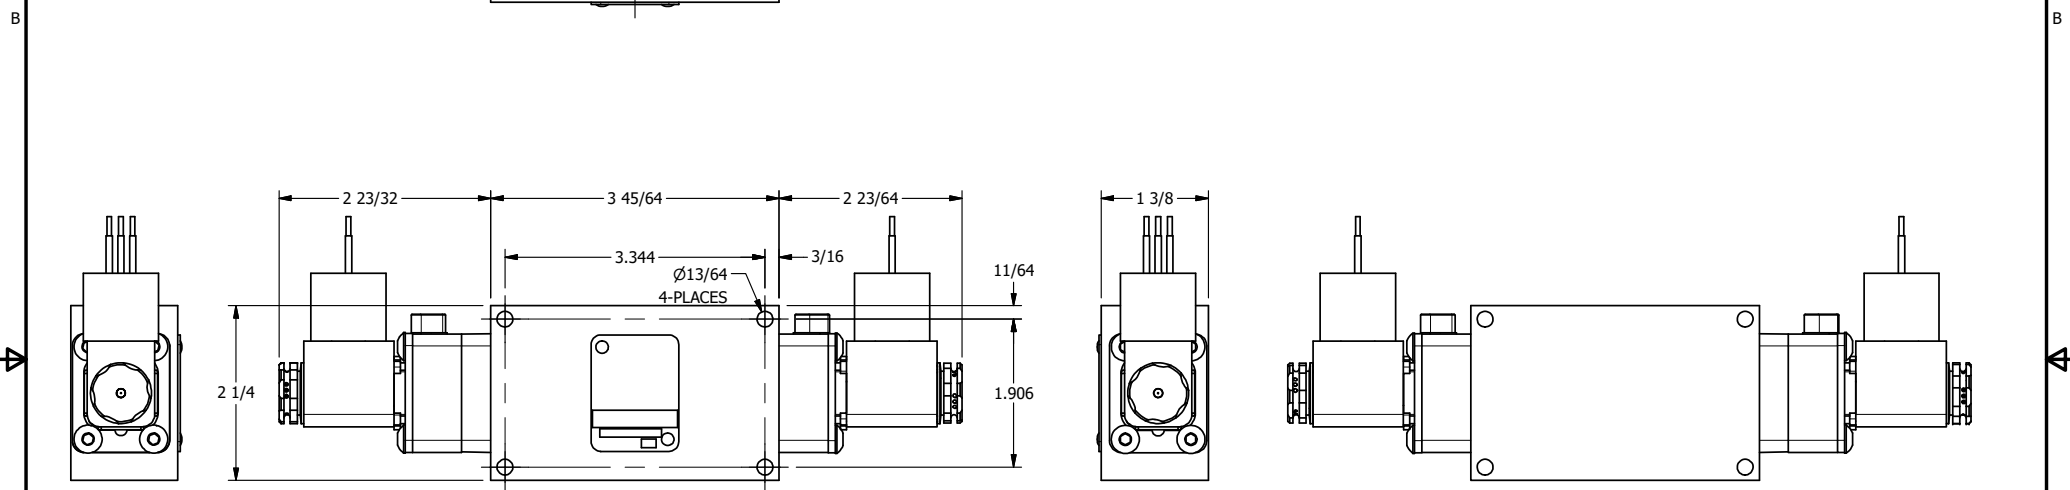

4 | 3 | 2 | 1

AAA
PRODUCTS
INTERNATIONAL

**AAA PRODUCTS
INTERNATIONAL**
7114 Harry Hines Blvd
Dallas, TX 75235

TITLE: 1/4" SIDE PORT, DBL SOL, 3 POS,
SPR CTR, SOL SHFT, CLSD CTR SPL,
MOLD-OVER, LCKNG OVRD, SIDE VENT

DRAWING NO.:
DIM_ESY2JOC

4 | 3 | 2

THE INFORMATION CONTAINED WITHIN THIS DOCUMENT IS PROPRIETARY TO AAA PRODUCTS AND MAY NOT BE DISCLOSED WITHOUT PRIOR WRITTEN CONSENT