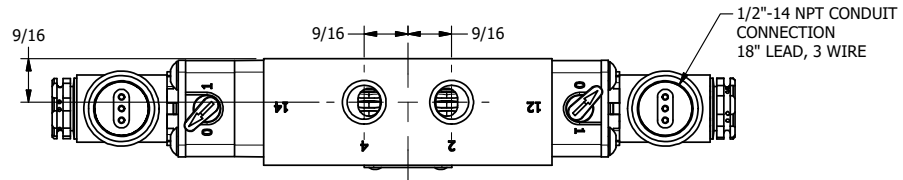

4 | 3 | 2 | 1

AAA
PRODUCTS
INTERNATIONAL

**AAA PRODUCTS
INTERNATIONAL**
7114 Harry Hines Blvd
Dallas, TX 75235

TITLE: 1/4" SIDE PORT, DBL SOL, 3 POS,
SPR CTR, SOL SHFT, CLSD CTR SPL,
MOLD-OVER, LCKNG OVRD, SIDE VENT