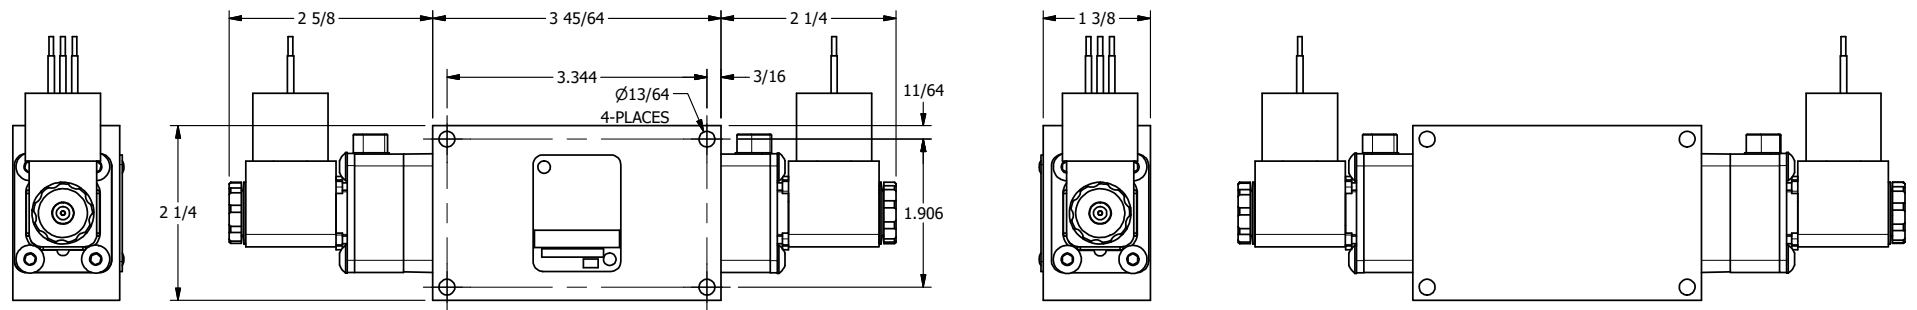

4 | 3 | 2 | 1

B

B

A

A

AAA
PRODUCTS
INTERNATIONAL

**AAA PRODUCTS
INTERNATIONAL**
7114 Harry Hines Blvd
Dallas, TX 75235

TITLE: 1/4" SIDE PORT, DBL SOL, 3 POS,
SPR CTR, SOL SHFT, CLSD CTR SPL,
MOLD-OVER, LCKNG OVRD

DRAWING NO.:
DIM_ESY2JO

4 | 3 | 2

THE INFORMATION CONTAINED WITHIN THIS DOCUMENT IS PROPRIETARY TO AAA PRODUCTS AND MAY NOT BE DISCLOSED WITHOUT PRIOR WRITTEN CONSENT