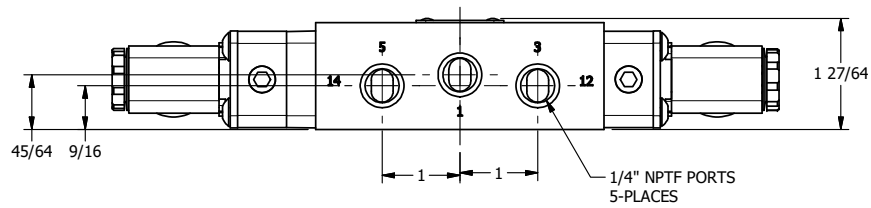

4 | 3 | 2 | 1

B

B

A

A

AAA
PRODUCTS
INTERNATIONAL

**AAA PRODUCTS
INTERNATIONAL**
7114 Harry Hines Blvd
Dallas, TX 75235

TITLE: 1/4" SIDE PORT, DBL SOL, 3 POS,
SPR CTR, SOL SHFT, CLSD CTR SPL,
MOLD-OVER, LCKNG OVRD