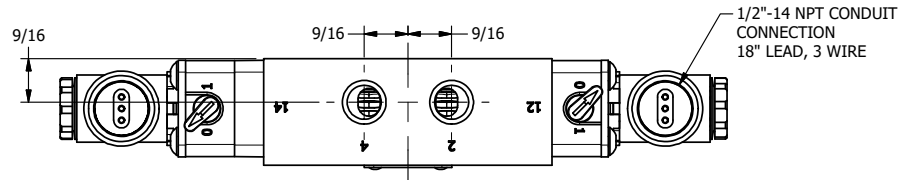

4 | 3 | 2 | 1

B

B

A

A

AAA
PRODUCTS
INTERNATIONAL

**AAA PRODUCTS
INTERNATIONAL**
7114 Harry Hines Blvd
Dallas, TX 75235

TITLE: 1/4" SIDE PORT, DBL SOL, 3 POS,
SPR CTR, SOL SHFT, CLSD CTR SPL,
MOLD-OVER, LCKNG OVRD