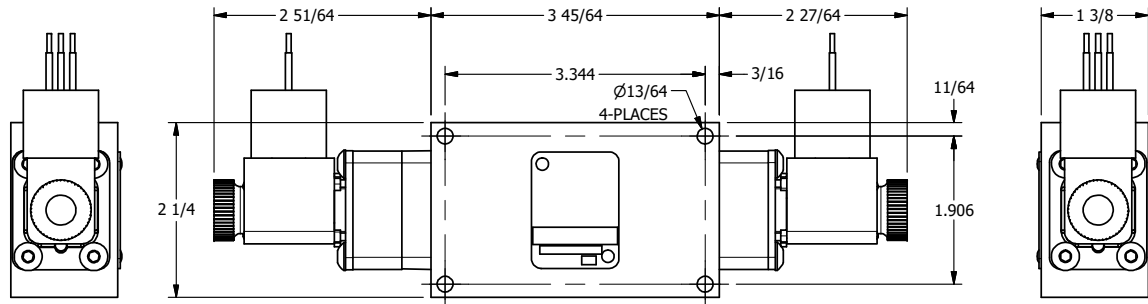

4 3 2 1

4 3 2

**AAA**  
PRODUCTS  
INTERNATIONAL

**AAA PRODUCTS  
INTERNATIONAL**  
7114 Harry Hines Blvd  
Dallas, TX 75235

TITLE: 1/4" SIDE PORT, DBL SOL, 3 POS,  
CLSD SPR CTR, MOLD-OVER,  
DUST EXCLDR, EXT PILOT

DRAWING NO.:  
DIM\_ESY2JLZ

THE INFORMATION CONTAINED WITHIN THIS DOCUMENT IS PROPRIETARY TO AAA PRODUCTS AND MAY NOT BE DISCLOSED WITHOUT PRIOR WRITTEN CONSENT