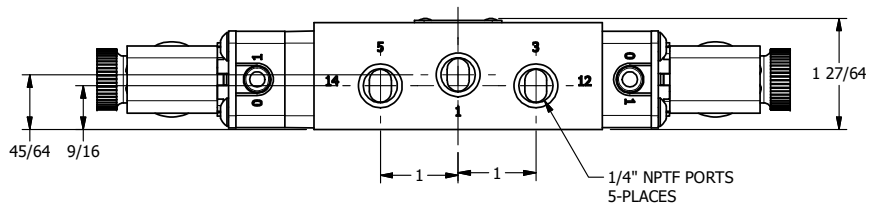

4 3 2 1

4 3 2

**AAA**  
PRODUCTS  
INTERNATIONAL

**AAA PRODUCTS  
INTERNATIONAL**  
7114 Harry Hines Blvd  
Dallas, TX 75235

TITLE: 1/4" SIDE PORT, DBL SOL, 3 POS,  
CLSD SPR CTR, MOLD-OVER,  
DUST EXCLDR, EXT PILOT