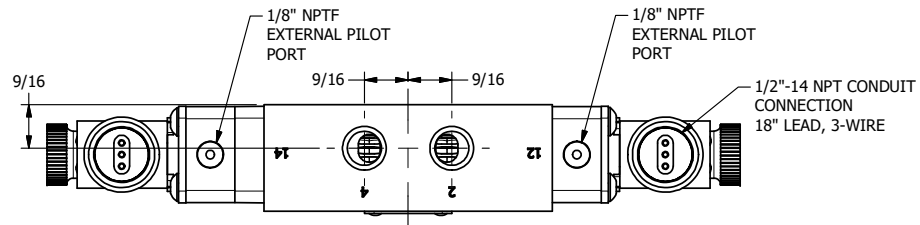

4 3 2 1

4 3 2

**AAA**  
PRODUCTS  
INTERNATIONAL

**AAA PRODUCTS  
INTERNATIONAL**  
7114 Harry Hines Blvd  
Dallas, TX 75235

TITLE: 1/4" SIDE PORT, DBL SOL, 3 POS,  
CLSD SPR CTR, MOLD-OVER,  
DUST EXCLDR, EXT PILOT