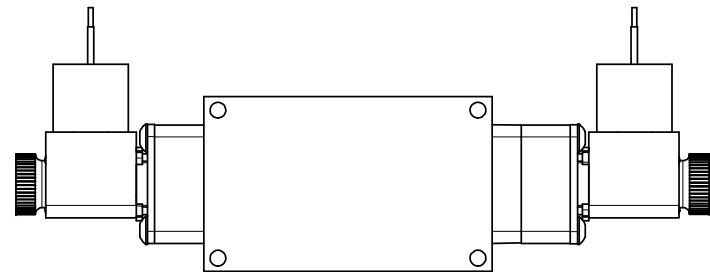

4 3 2 1

4 3 2

**AAA**  
PRODUCTS  
INTERNATIONAL

**AAA PRODUCTS  
INTERNATIONAL**  
7114 Harry Hines Blvd  
Dallas, TX 75235

TITLE: 1/4" SIDE PORT, DBL SOL, 3 POS,  
CLSD SPR CTR, MOLD-OVER,  
DUST EXCLDR, EXT PILOT