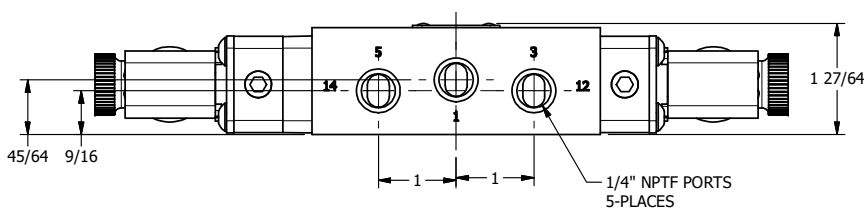

4

3

2

1

AAA
PRODUCTS
INTERNATIONAL

**AAA PRODUCTS
INTERNATIONAL**
7114 Harry Hines Blvd
Dallas, TX 75235

TITLE: 1/4" SIDE PORT, DBL SOL, 3 POS,
SPR CTR, SOL SHFT, CLSD CTR SPL,
MOLD-OVER, DUST EXCLDR

DRAWING NO.:
DIM_ESY2JL