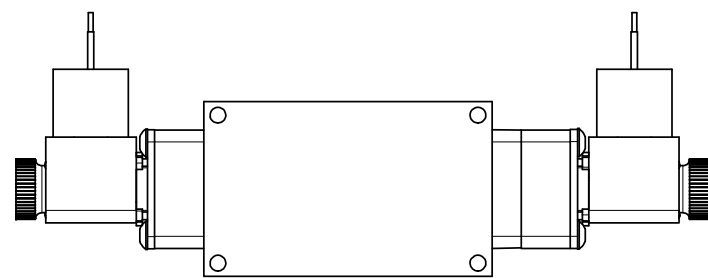

4

3

2

1

AAA
PRODUCTS
INTERNATIONAL

**AAA PRODUCTS
INTERNATIONAL**
7114 Harry Hines Blvd
Dallas, TX 75235

TITLE: 1/4" SIDE PORT, DBL SOL, 3 POS,
SPR CTR, SOL SHFT, CLSD CTR SPL,
MOLD-OVER, DUST EXCLDR

DRAWING NO.:
DIM_ESY2JL