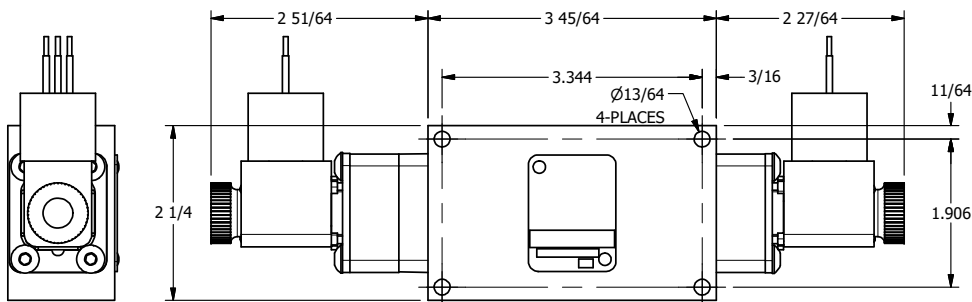

4

3

2

1

AAA
PRODUCTS
INTERNATIONAL

**AAA PRODUCTS
INTERNATIONAL**
7114 Harry Hines Blvd
Dallas, TX 75235

TITLE: 1/4" SIDE PORT, DBL SOL, 3 POS,
SPR CTR, SOL SHFT, CLSD CTR SPL,
MOLD-OVER, DUST EXCLDR

DRAWING NO.:
DIM_ESY2JL