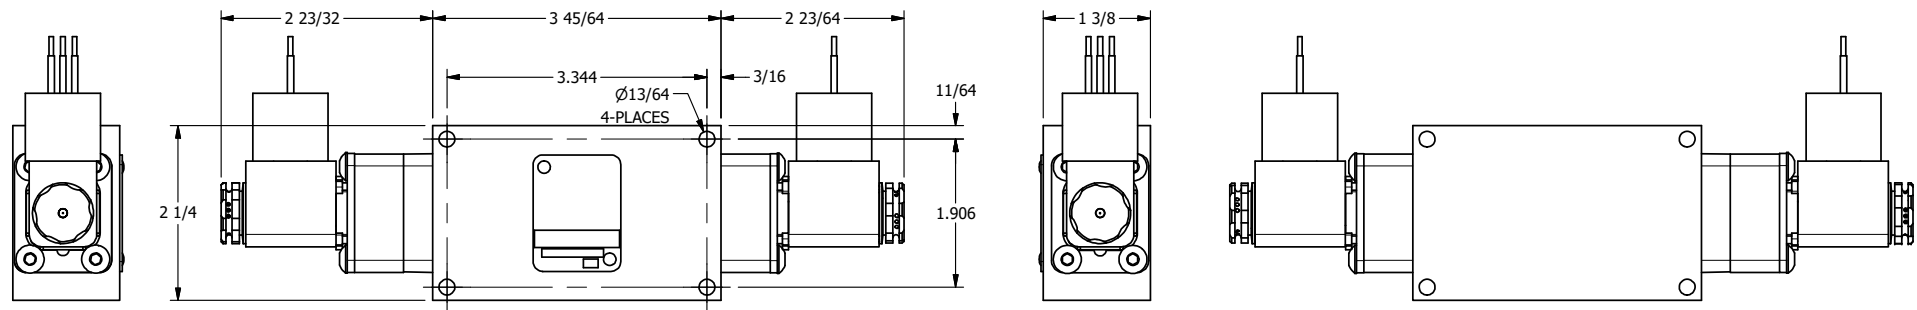

4 3 2 1

B

B

A

A

AAA
PRODUCTS
INTERNATIONAL

AAA PRODUCTS INTERNATIONAL
7114 Harry Hines Blvd
Dallas, TX 75235

TITLE: 1/4" SIDE PORT, DBL SOL, 3 POS,
SPR CTR, SOL SHFT, CLSD CTR SPL,
MOLD-OVER, SIDE VENT

DRAWING NO.:
DIM_ESY2JC

4 3 2

THE INFORMATION CONTAINED WITHIN THIS DOCUMENT IS PROPRIETARY TO AAA PRODUCTS AND MAY NOT BE DISCLOSED WITHOUT PRIOR WRITTEN CONSENT