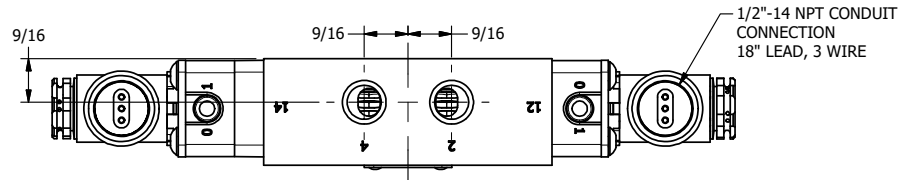

4 3 2 1

B

B

A

A

AAA
PRODUCTS
INTERNATIONAL

AAA PRODUCTS INTERNATIONAL
7114 Harry Hines Blvd
Dallas, TX 75235

TITLE: 1/4" SIDE PORT, DBL SOL, 3 POS,
SPR CTR, SOL SHFT, CLSD CTR SPL,
MOLD-OVER, SIDE VENT