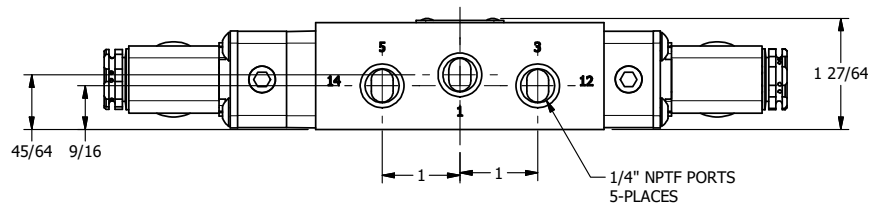

4 3 2 1

B

B

A

A

AAA
PRODUCTS
INTERNATIONAL

AAA PRODUCTS INTERNATIONAL
7114 Harry Hines Blvd
Dallas, TX 75235

TITLE: 1/4" SIDE PORT, DBL SOL, 3 POS,
SPR CTR, SOL SHFT, CLSD CTR SPL,
MOLD-OVER, SIDE VENT

DRAWING NO.:
DIM_ESY2JC

4 3 2

THE INFORMATION CONTAINED WITHIN THIS DOCUMENT IS PROPRIETARY TO AAA PRODUCTS AND MAY NOT BE DISCLOSED WITHOUT PRIOR WRITTEN CONSENT