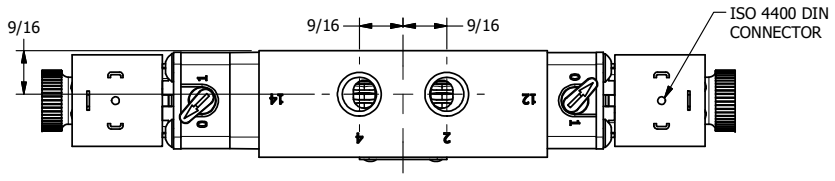

4 | 3 | 2 | 1

B

B

A

A