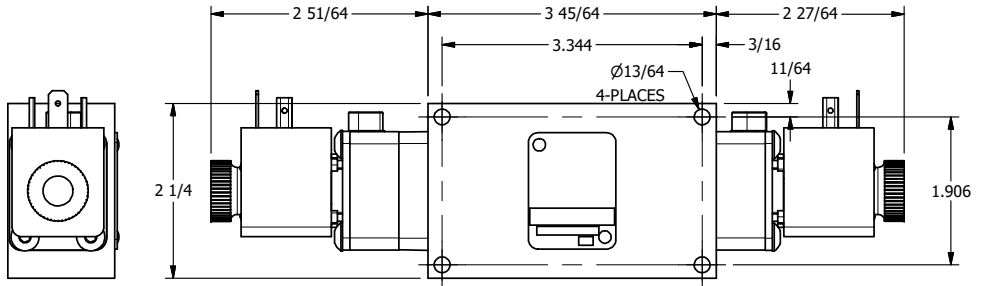

4 | 3 | 2

AAA
PRODUCTS
INTERNATIONAL

AAA PRODUCTS INTERNATIONAL
7114 Harry Hines Blvd
Dallas, TX 75235

TITLE: 1/4" SIDE PORT, DBL SOL, 3 POS,
SPR CTR, CLSD CTR SPL, HIGH TMEP,
LCKNG OVRD, DUST EXCLDR

DRAWING NO.:
DIM_ESY2HOL

THE INFORMATION CONTAINED WITHIN THIS DOCUMENT IS PROPRIETARY TO AAA PRODUCTS AND MAY NOT BE DISCLOSED WITHOUT PRIOR WRITTEN CONSENT