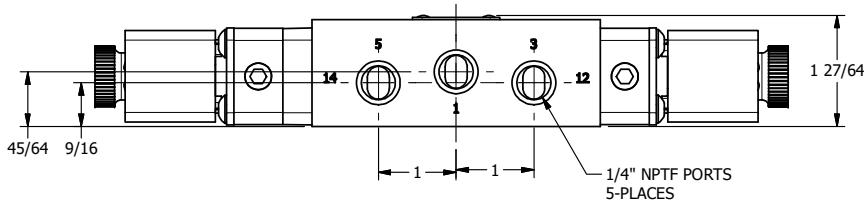

4 | 3 | 2

AAA
PRODUCTS
INTERNATIONAL

AAA PRODUCTS INTERNATIONAL
7114 Harry Hines Blvd
Dallas, TX 75235

TITLE: 1/4" SIDE PORT, DBL SOL, 3 POS,
SPR CTR, CLSD CTR SPL, HIGH TMEP,
LCKNG OVRD, DUST EXCLDR

DRAWING NO.:
DIM_ESY2HOL

THE INFORMATION CONTAINED WITHIN THIS DOCUMENT IS PROPRIETARY TO AAA PRODUCTS AND MAY NOT BE DISCLOSED WITHOUT PRIOR WRITTEN CONSENT