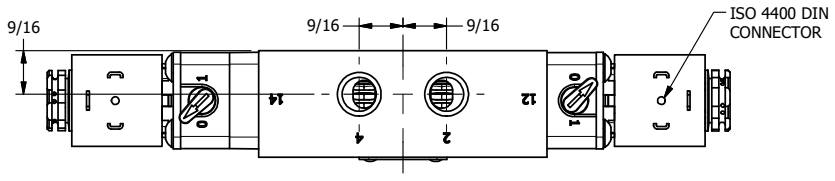

4 | 3 | 2 | 1

4 | 3 | 2

AAA
PRODUCTS
INTERNATIONAL

**AAA PRODUCTS
INTERNATIONAL**
7114 Harry Hines Blvd
Dallas, TX 75235

TITLE: 1/4" SIDE PORT, DBL SOL, 3 POS,
SPR CTR, SOL SHFT, CLSD CTR SPL
HIGH TEMP, LCKNG OVRD, SIDE VENT

DRAWING NO.:
DIM_ESY2HOC

THE INFORMATION CONTAINED WITHIN THIS DOCUMENT IS PROPRIETARY TO AAA PRODUCTS AND MAY NOT BE DISCLOSED WITHOUT PRIOR WRITTEN CONSENT