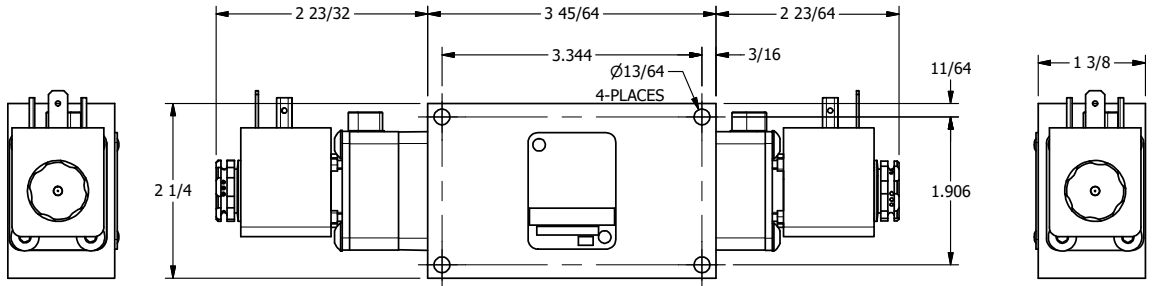

4 | 3 | 2 | 1

4 | 3 | 2

AAA
PRODUCTS
INTERNATIONAL

**AAA PRODUCTS
INTERNATIONAL**
7114 Harry Hines Blvd
Dallas, TX 75235

TITLE: 1/4" SIDE PORT, DBL SOL, 3 POS,
SPR CTR, SOL SHFT, CLSD CTR SPL
HIGH TEMP, LCKNG OVRD, SIDE VENT

DRAWING NO.:
DIM_ESY2HOC

THE INFORMATION CONTAINED WITHIN THIS DOCUMENT IS PROPRIETARY TO AAA PRODUCTS AND MAY NOT BE DISCLOSED WITHOUT PRIOR WRITTEN CONSENT