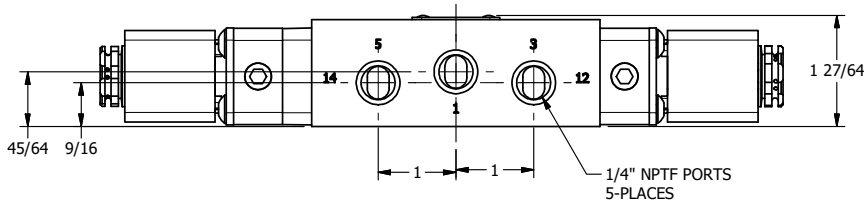

4 | 3 | 2 | 1

4 | 3 | 2

AAA
PRODUCTS
INTERNATIONAL

**AAA PRODUCTS
INTERNATIONAL**
7114 Harry Hines Blvd
Dallas, TX 75235

TITLE: 1/4" SIDE PORT, DBL SOL, 3 POS,
SPR CTR, SOL SHFT, CLSD CTR SPL
HIGH TEMP, LCKNG OVRD, SIDE VENT