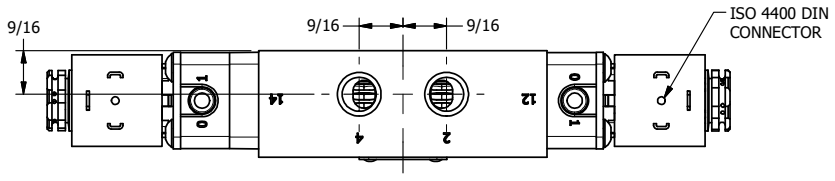

4 | 3 | 2 | 1

B

B

A

A

AAA
PRODUCTS
INTERNATIONAL

AAA PRODUCTS INTERNATIONAL
7114 Harry Hines Blvd
Dallas, TX 75235

TITLE: 1/4" SIDE PORT, DBL SOL, 3 POS,
SPR CTR, SOL SHFT, CLSD CTR SPL
HIGH TEMP, SIDE VENT

DRAWING NO.:
DIM_ESY2HC

4 | 3 | 2

THE INFORMATION CONTAINED WITHIN THIS DOCUMENT IS PROPRIETARY TO AAA PRODUCTS AND MAY NOT BE DISCLOSED WITHOUT PRIOR WRITTEN CONSENT