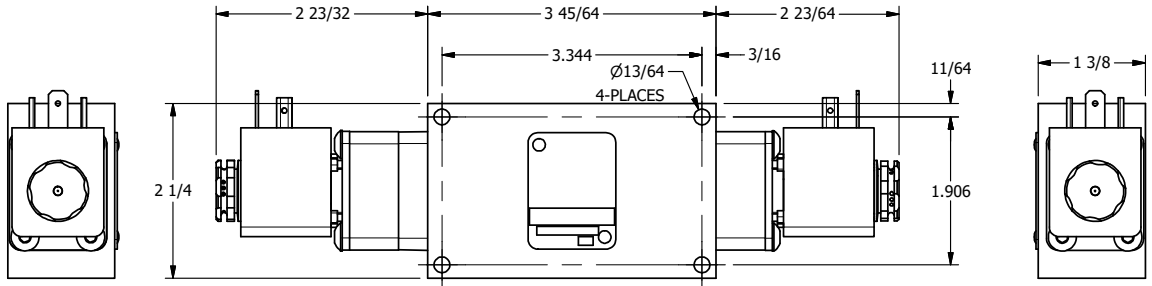

4 | 3 | 2 | 1

B

B

A

A

AAA
PRODUCTS
INTERNATIONAL

AAA PRODUCTS INTERNATIONAL
7114 Harry Hines Blvd
Dallas, TX 75235

TITLE: 1/4" SIDE PORT, DBL SOL, 3 POS,
SPR CTR, SOL SHFT, CLSD CTR SPL
HIGH TEMP, SIDE VENT

DRAWING NO.:
DIM_ESY2HC

4 | 3 | 2

THE INFORMATION CONTAINED WITHIN THIS DOCUMENT IS PROPRIETARY TO AAA PRODUCTS AND MAY NOT BE DISCLOSED WITHOUT PRIOR WRITTEN CONSENT