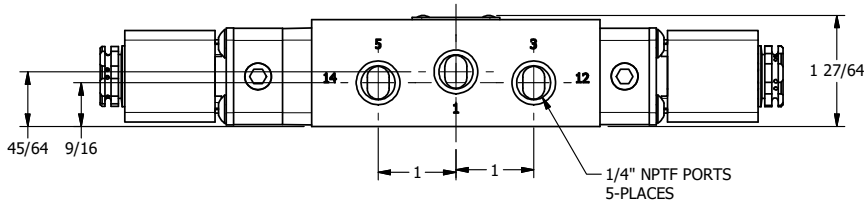

4 | 3 | 2 | 1

B

B

A

A

AAA
PRODUCTS
INTERNATIONAL

AAA PRODUCTS INTERNATIONAL
7114 Harry Hines Blvd
Dallas, TX 75235

TITLE: 1/4" SIDE PORT, DBL SOL, 3 POS,
SPR CTR, SOL SHFT, CLSD CTR SPL
HIGH TEMP, SIDE VENT

DRAWING NO.:
DIM_ESY2HC

4 | 3 | 2

THE INFORMATION CONTAINED WITHIN THIS DOCUMENT IS PROPRIETARY TO AAA PRODUCTS AND MAY NOT BE DISCLOSED WITHOUT PRIOR WRITTEN CONSENT