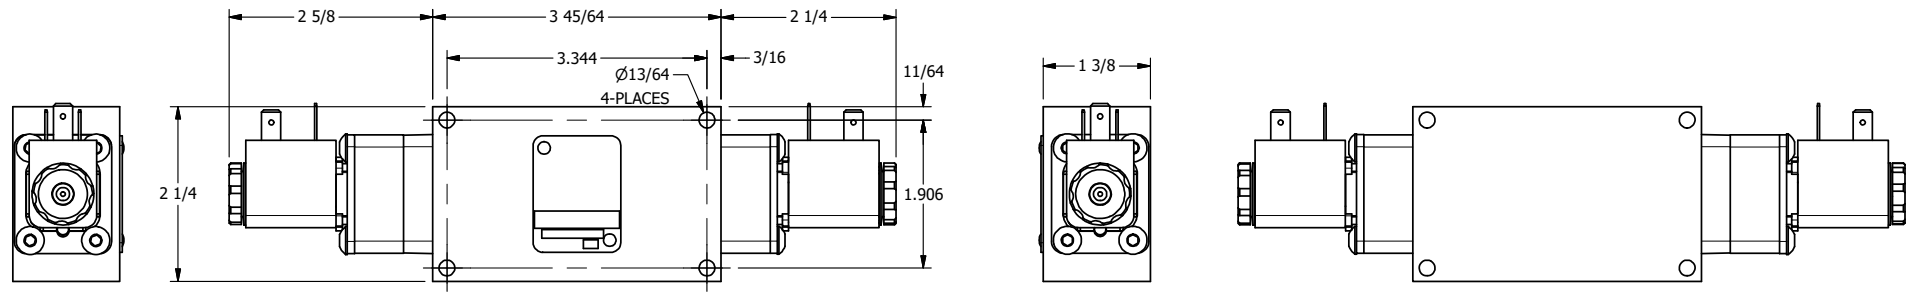

4 3 2 1

AAA
PRODUCTS
INTERNATIONAL

AAA PRODUCTS INTERNATIONAL
7114 Harry Hines Blvd
Dallas, TX 75235

TITLE: 1/4" SIDE PORT, DBL SOL, 3 POS,
SPR CTR, SOL SHFT, FLOAT CTR SPL,
EXT PILOT

DRAWING NO.:
DIM_ESY2GZ