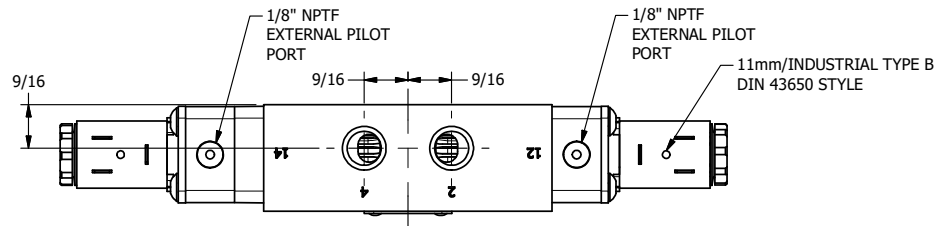

4 3 2 1

AAA
PRODUCTS
INTERNATIONAL

AAA PRODUCTS INTERNATIONAL
7114 Harry Hines Blvd
Dallas, TX 75235

TITLE: 1/4" SIDE PORT, DBL SOL, 3 POS,
SPR CTR, SOL SHFT, FLOAT CTR SPL,
EXT PILOT

DRAWING NO.:
DIM_ESY2GZ