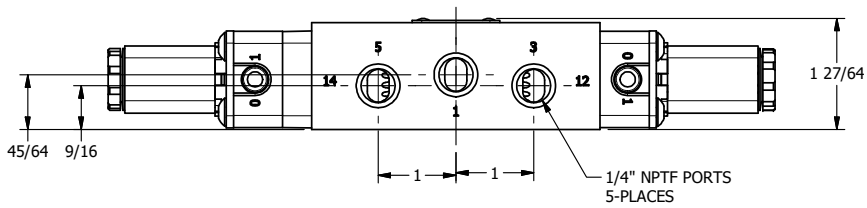

4 3 2 1

AAA
PRODUCTS
INTERNATIONAL

AAA PRODUCTS INTERNATIONAL
7114 Harry Hines Blvd
Dallas, TX 75235

TITLE: 1/4" SIDE PORT, DBL SOL, 3 POS,
SPR CTR, SOL SHFT, FLOAT CTR SPL,
EXT PILOT

DRAWING NO.:
DIM_ESY2GZ