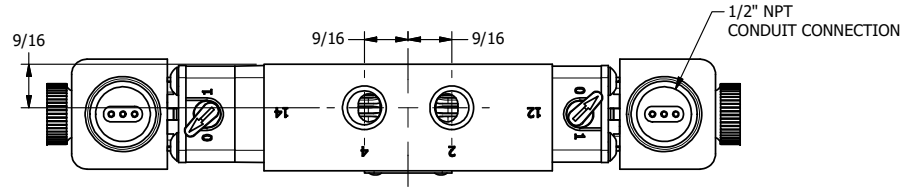

4 3 2 1

4 3 2

**AAA**  
PRODUCTS  
INTERNATIONAL

**AAA PRODUCTS INTERNATIONAL**  
7114 Harry Hines Blvd  
Dallas, TX 75235

TITLE: 1/4" SIDE PORT, DBL SOL, 3 POS,  
SPR CTR, FLOAT CTR SPL, EXPL PROOF,  
LCKNG OVRD, DUST EXCDLR