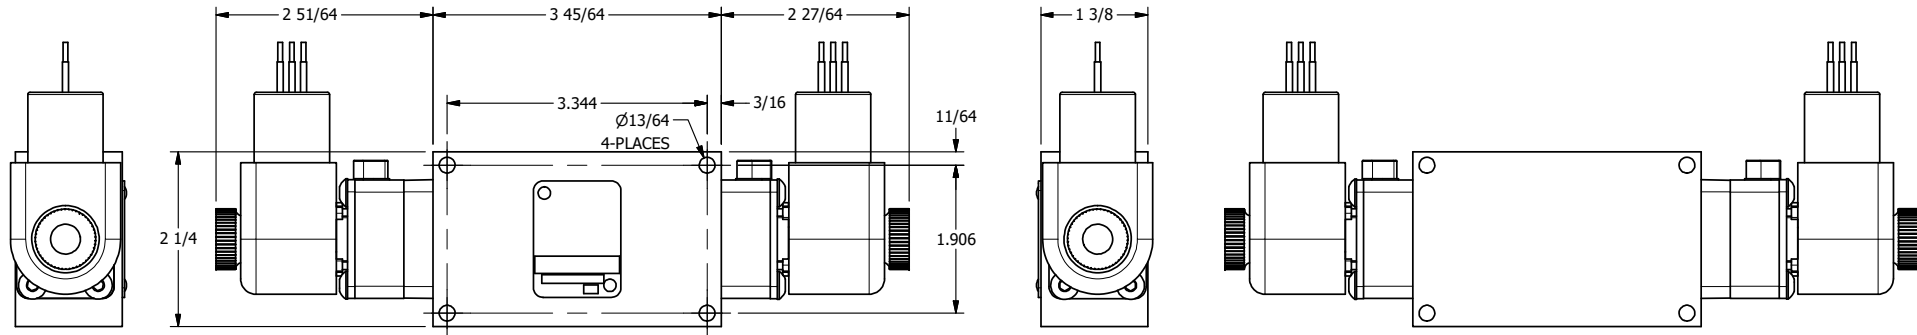

4 3 2 1

4 3 2

**AAA**  
PRODUCTS  
INTERNATIONAL

**AAA PRODUCTS INTERNATIONAL**  
7114 Harry Hines Blvd  
Dallas, TX 75235

TITLE: 1/4" SIDE PORT, DBL SOL, 3 POS,  
SPR CTR, FLOAT CTR SPL, EXPL PROOF,  
LCKNG OVRD, DUST EXCDLR

DRAWING NO.:  
DIM\_ESY2GXOL

THE INFORMATION CONTAINED WITHIN THIS DOCUMENT IS PROPRIETARY TO AAA PRODUCTS AND MAY NOT BE DISCLOSED WITHOUT PRIOR WRITTEN CONSENT