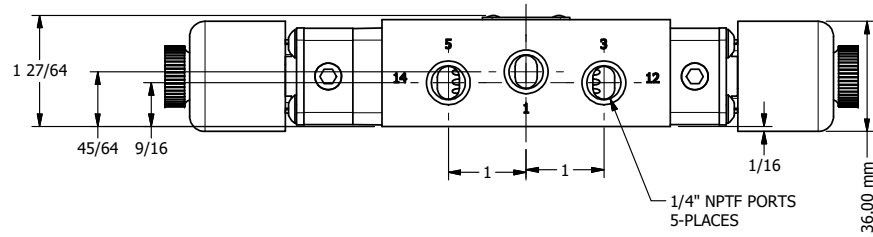

4 3 2 1

4 3 2

**AAA**  
PRODUCTS  
INTERNATIONAL

**AAA PRODUCTS INTERNATIONAL**  
7114 Harry Hines Blvd  
Dallas, TX 75235

TITLE: 1/4" SIDE PORT, DBL SOL, 3 POS,  
SPR CTR, FLOAT CTR SPL, EXPL PROOF,  
LCKNG OVRD, DUST EXCDLR

DRAWING NO.:  
DIM\_ESY2GXOL

THE INFORMATION CONTAINED WITHIN THIS DOCUMENT IS PROPRIETARY TO AAA PRODUCTS AND MAY NOT BE DISCLOSED WITHOUT PRIOR WRITTEN CONSENT