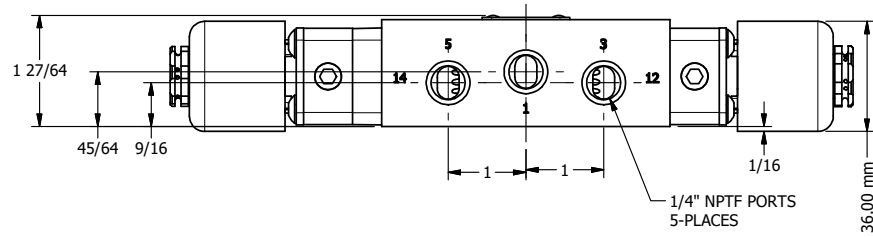

4 3 2 1

4 3 2

AAA
PRODUCTS
INTERNATIONAL

**AAA PRODUCTS
INTERNATIONAL**
7114 Harry Hines Blvd
Dallas, TX 75235

TITLE: 1/4" SIDE PORT, DBL SOL, 3 POS,
SPR CTR, SOL SHFT, FLOAT CTR SPL,
EXPL PROOF, LCKNG OVRD, SIDE VENT

DRAWING NO.:
DIM_ESY2GXOC

THE INFORMATION CONTAINED WITHIN THIS DOCUMENT IS PROPRIETARY TO AAA PRODUCTS AND MAY NOT BE DISCLOSED WITHOUT PRIOR WRITTEN CONSENT