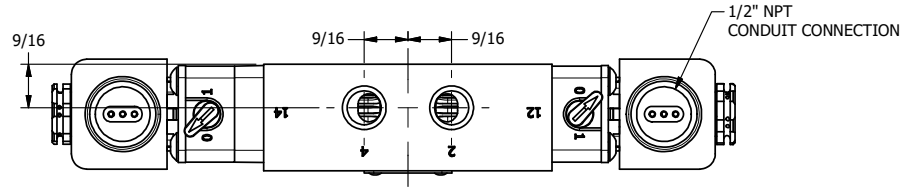

4 3 2 1

4 3 2

AAA
PRODUCTS
INTERNATIONAL

**AAA PRODUCTS
INTERNATIONAL**
7114 Harry Hines Blvd
Dallas, TX 75235

TITLE: 1/4" SIDE PORT, DBL SOL, 3 POS,
SPR CTR, SOL SHFT, FLOAT CTR SPL,
EXPL PROOF, LCKNG OVRD, SIDE VENT

DRAWING NO.:
DIM_ESY2GXOC

THE INFORMATION CONTAINED WITHIN THIS DOCUMENT IS PROPRIETARY TO AAA PRODUCTS AND MAY NOT BE DISCLOSED WITHOUT PRIOR WRITTEN CONSENT