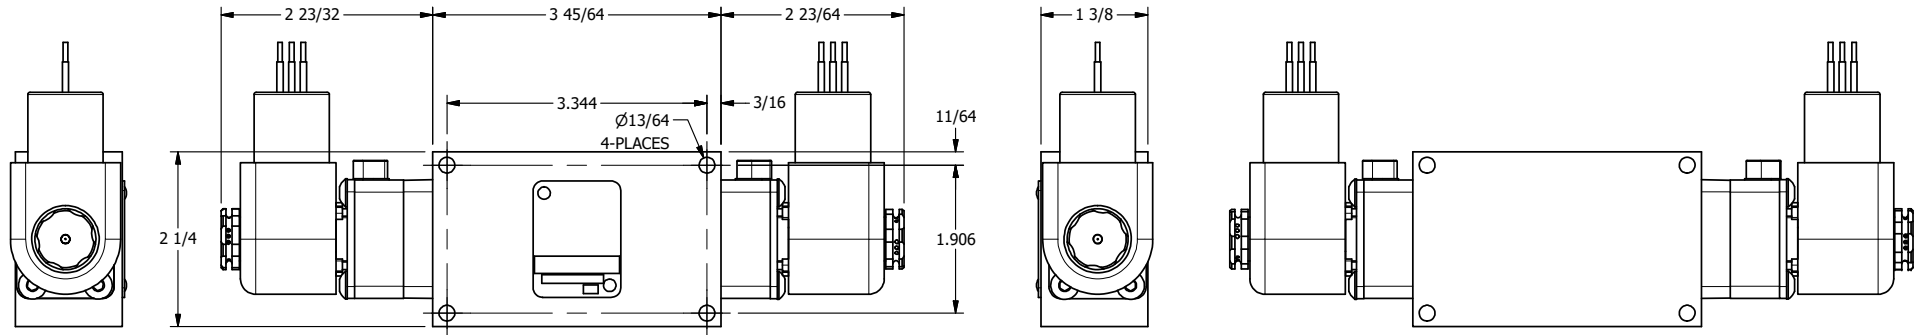

4 3 2 1

4 3 2

AAA
PRODUCTS
INTERNATIONAL

**AAA PRODUCTS
INTERNATIONAL**
7114 Harry Hines Blvd
Dallas, TX 75235

TITLE: 1/4" SIDE PORT, DBL SOL, 3 POS,
SPR CTR, SOL SHFT, FLOAT CTR SPL,
EXPL PROOF, LCKNG OVRD, SIDE VENT

DRAWING NO.:
DIM_ESY2GXOC

THE INFORMATION CONTAINED WITHIN THIS DOCUMENT IS PROPRIETARY TO AAA PRODUCTS AND MAY NOT BE DISCLOSED WITHOUT PRIOR WRITTEN CONSENT