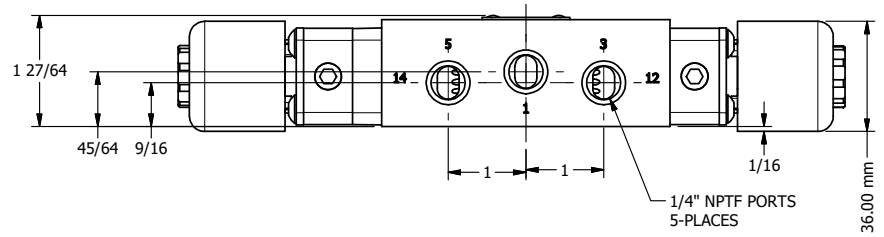

4 3 2 1

AAA
PRODUCTS
INTERNATIONAL

**AAA PRODUCTS
INTERNATIONAL**
7114 Harry Hines Blvd
Dallas, TX 75235

TITLE: 1/4" SIDE PORT, DBL SOL, 3 POS,
SPR CTR, SOL SHFT, FLOAT CTR SPL,
EXPL PROOF, LCKNG OVRD

DRAWING NO.:
DIM_ESY2GXO