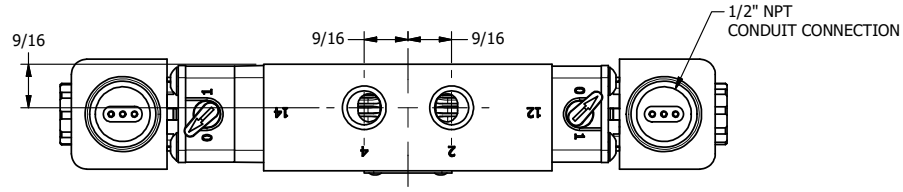

4 3 2 1

AAA
PRODUCTS
INTERNATIONAL

**AAA PRODUCTS
INTERNATIONAL**
7114 Harry Hines Blvd
Dallas, TX 75235

TITLE: 1/4" SIDE PORT, DBL SOL, 3 POS,
SPR CTR, SOL SHFT, FLOAT CTR SPL,
EXPL PROOF, LCKNG OVRD

DRAWING NO.:
DIM_ESY2GXO