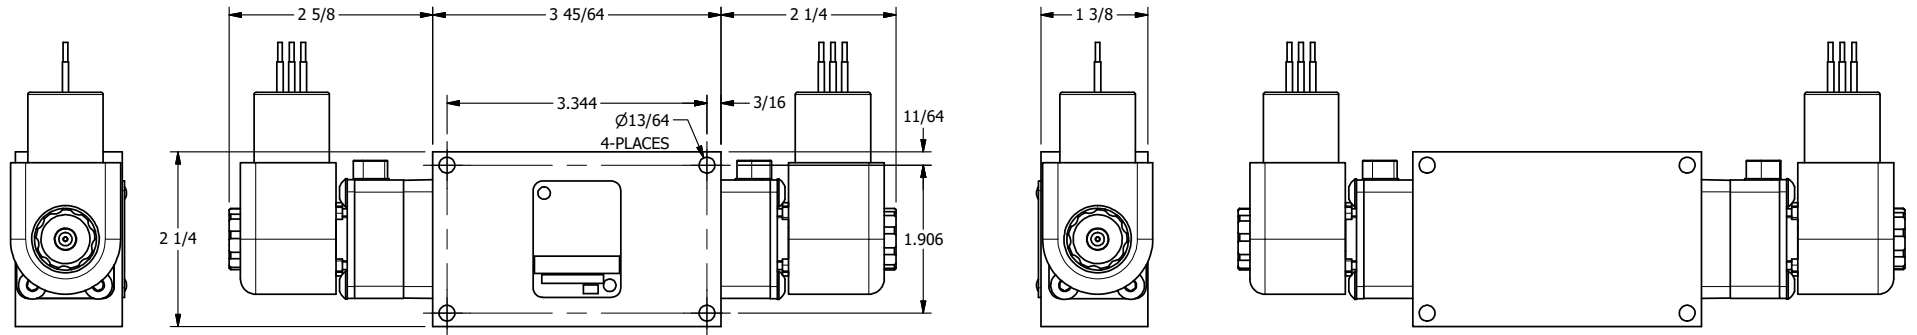

4 3 2 1

AAA
PRODUCTS
INTERNATIONAL

**AAA PRODUCTS
INTERNATIONAL**
7114 Harry Hines Blvd
Dallas, TX 75235

TITLE: 1/4" SIDE PORT, DBL SOL, 3 POS,
SPR CTR, SOL SHFT, FLOAT CTR SPL,
EXPL PROOF, LCKNG OVRD

DRAWING NO.:
DIM_ESY2GXO