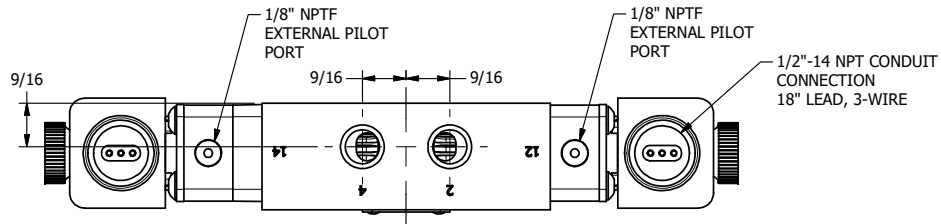

4 3 2 1

4 3 2

AAA
PRODUCTS
INTERNATIONAL

**AAA PRODUCTS
INTERNATIONAL**
7114 Harry Hines Blvd
Dallas, TX 75235

TITLE: 1/4" SIDE PORT, DBL SOL, 3 POS,
FLOAT SPR CTR, EXPL PROOF,
DUST EXCLDR, EXT PILOT

DRAWING NO.:
DIM_ESY2GXLZ