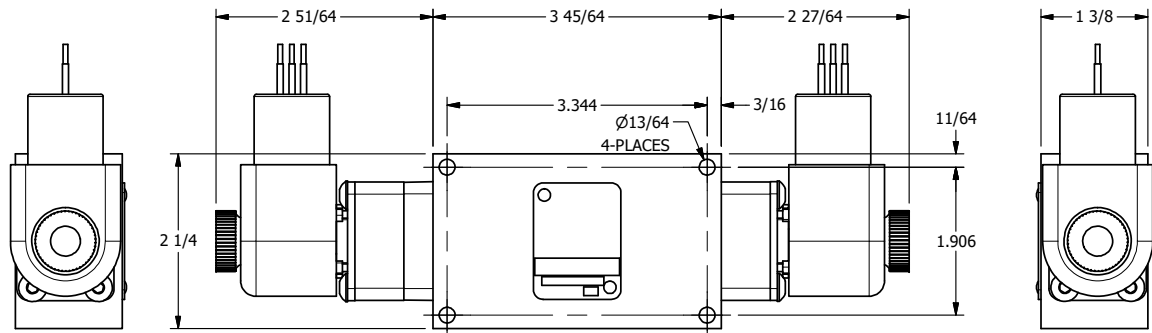

4 3 2 1

4 3 2

AAA
PRODUCTS
INTERNATIONAL

**AAA PRODUCTS
INTERNATIONAL**
7114 Harry Hines Blvd
Dallas, TX 75235

TITLE: 1/4" SIDE PORT, DBL SOL, 3 POS,
FLOAT SPR CTR, EXPL PROOF,
DUST EXCLDR, EXT PILOT

DRAWING NO.:
DIM_ESY2GXLZ