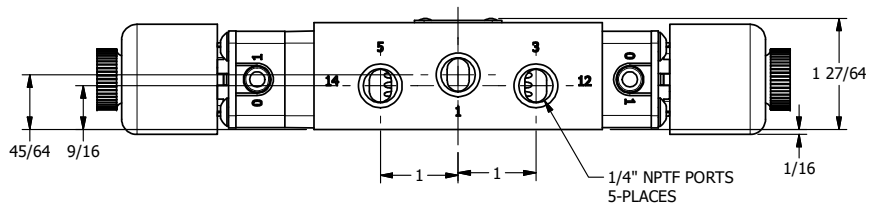

4 3 2 1

4 3 2

AAA
PRODUCTS
INTERNATIONAL

**AAA PRODUCTS
INTERNATIONAL**
7114 Harry Hines Blvd
Dallas, TX 75235

TITLE: 1/4" SIDE PORT, DBL SOL, 3 POS,
FLOAT SPR CTR, EXPL PROOF,
DUST EXCLDR, EXT PILOT

DRAWING NO.:
DIM_ESY2GXLZ