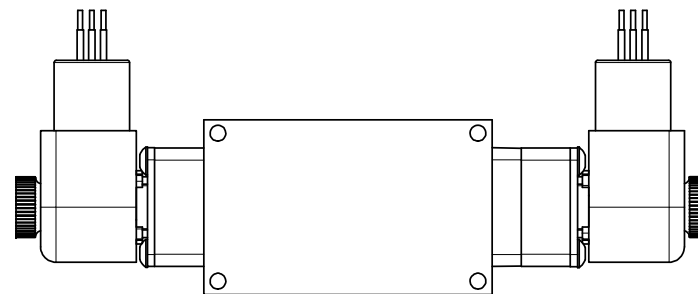

4 3 2 1

4 3 2

AAA
PRODUCTS
INTERNATIONAL

**AAA PRODUCTS
INTERNATIONAL**
7114 Harry Hines Blvd
Dallas, TX 75235

TITLE: 1/4" SIDE PORT, DBL SOL, 3 POS,
FLOAT SPR CTR, EXPL PROOF,
DUST EXCLDR, EXT PILOT

DRAWING NO.:
DIM_ESY2GXLZ