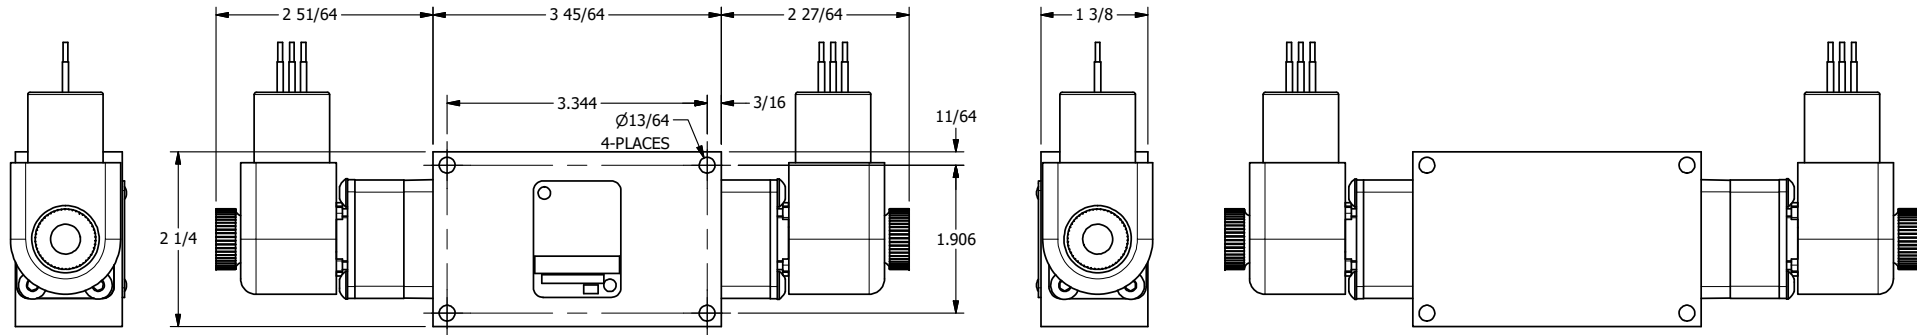

4 3 2 1

AAA
PRODUCTS
INTERNATIONAL

**AAA PRODUCTS
INTERNATIONAL**
7114 Harry Hines Blvd
Dallas, TX 75235

TITLE: 1/4" SIDE PORT, DBL SOL, 3 POS,
SPR CTR, SOL SHFT, FLOAT CTR SPL,
EXPLOSION PROOF, DUST EXCDLR

DRAWING NO.:
DIM_ESY2GXL

4 3 2

THE INFORMATION CONTAINED WITHIN THIS DOCUMENT IS PROPRIETARY TO AAA PRODUCTS AND MAY NOT BE DISCLOSED WITHOUT PRIOR WRITTEN CONSENT