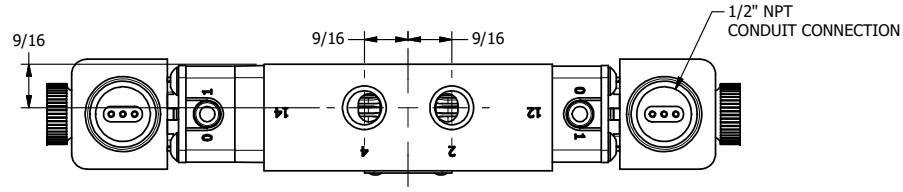

4 3 2 1

AAA
PRODUCTS
INTERNATIONAL

**AAA PRODUCTS
INTERNATIONAL**
7114 Harry Hines Blvd
Dallas, TX 75235

TITLE: 1/4" SIDE PORT, DBL SOL, 3 POS,
SPR CTR, SOL SHFT, FLOAT CTR SPL,
EXPLOSION PROOF, DUST EXCDLR

DRAWING NO.:
DIM_ESY2GXL

4 3 2

THE INFORMATION CONTAINED WITHIN THIS DOCUMENT IS PROPRIETARY TO AAA PRODUCTS AND MAY NOT BE DISCLOSED WITHOUT PRIOR WRITTEN CONSENT