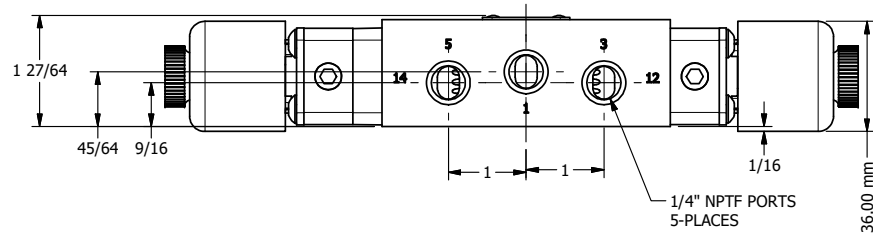

4 3 2 1

AAA
PRODUCTS
INTERNATIONAL

**AAA PRODUCTS
INTERNATIONAL**
7114 Harry Hines Blvd
Dallas, TX 75235

TITLE: 1/4" SIDE PORT, DBL SOL, 3 POS,
SPR CTR, SOL SHFT, FLOAT CTR SPL,
EXPLOSION PROOF, DUST EXCDLR

DRAWING NO.:
DIM_ESY2GXL

4 3 2

THE INFORMATION CONTAINED WITHIN THIS DOCUMENT IS PROPRIETARY TO AAA PRODUCTS AND MAY NOT BE DISCLOSED WITHOUT PRIOR WRITTEN CONSENT