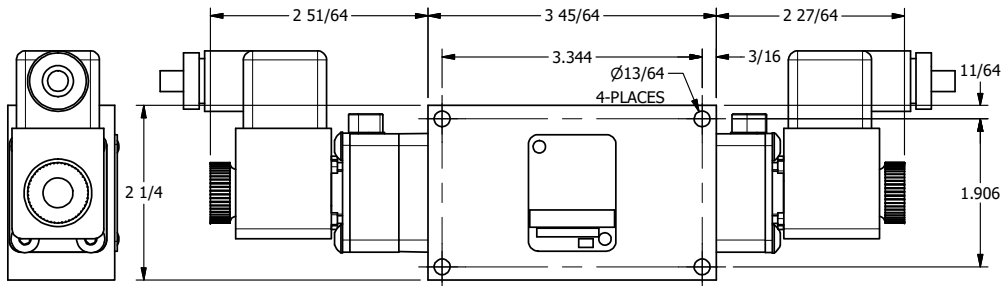

4

3

2

1

AAA
PRODUCTS
INTERNATIONAL

**AAA PRODUCTS
INTERNATIONAL**
7114 Harry Hines Blvd
Dallas, TX 75235

TITLE: 1/4" SIDE PORT, DBL SOL, 3 POS,
SPR CTR, SOL SHFT, FLOAT CTR SPL,
ATEX, LCKNG OVRD, DUST EXCLDR

DRAWING NO.:
DIM_ESY2GTOL

THE INFORMATION CONTAINED WITHIN THIS DOCUMENT IS PROPRIETARY TO AAA PRODUCTS AND MAY NOT BE DISCLOSED WITHOUT PRIOR WRITTEN CONSENT

4

3

2

↑