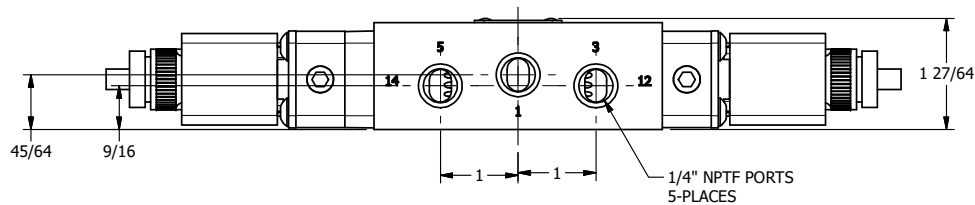

4

3

2

1

AAA
PRODUCTS
INTERNATIONAL

**AAA PRODUCTS
INTERNATIONAL**
7114 Harry Hines Blvd
Dallas, TX 75235

TITLE: 1/4" SIDE PORT, DBL SOL, 3 POS,
SPR CTR, SOL SHFT, FLOAT CTR SPL,
ATEX, LCKNG OVRD, DUST EXCLDR

DRAWING NO.:
DIM_ESY2GTOL

THE INFORMATION CONTAINED WITHIN THIS DOCUMENT IS PROPRIETARY TO AAA PRODUCTS AND MAY NOT BE DISCLOSED WITHOUT PRIOR WRITTEN CONSENT

4

3

2

↑