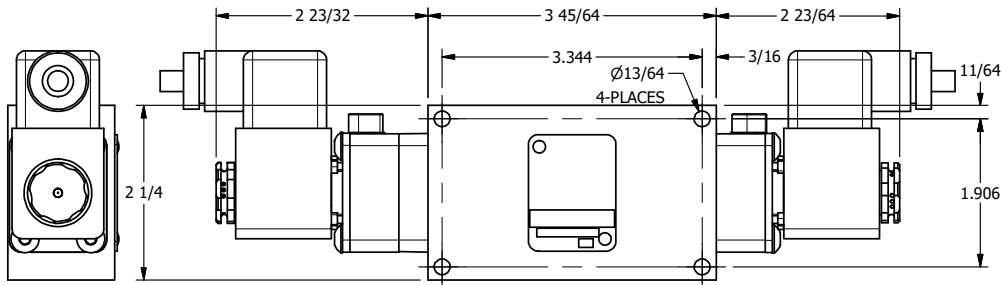

4

3

2

1

AAA
PRODUCTS
INTERNATIONAL

**AAA PRODUCTS
INTERNATIONAL**
7114 Harry Hines Blvd
Dallas, TX 75235

TITLE: 1/4" SIDE PORT, DBL SOL, 3 POS,
SPR CTR, SOL SHFT, FLOAT CTR SPL,
ATEX, LCKNG OVRD, SIDE VENT

DRAWING NO.:
DIM_ESY2GTOC