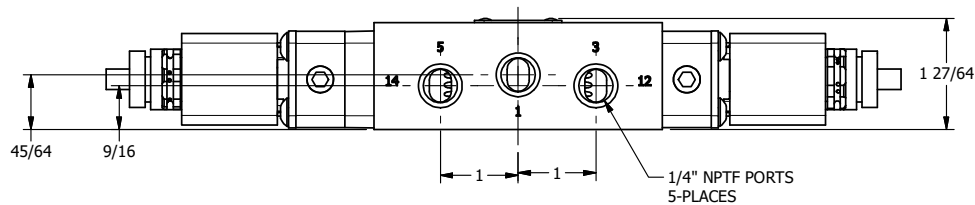

4

3

2

1

AAA
PRODUCTS
INTERNATIONAL

**AAA PRODUCTS
INTERNATIONAL**
7114 Harry Hines Blvd
Dallas, TX 75235

TITLE: 1/4" SIDE PORT, DBL SOL, 3 POS,
SPR CTR, SOL SHFT, FLOAT CTR SPL,
ATEX, LCKNG OVRD, SIDE VENT

DRAWING NO.:
DIM_ESY2GTOC