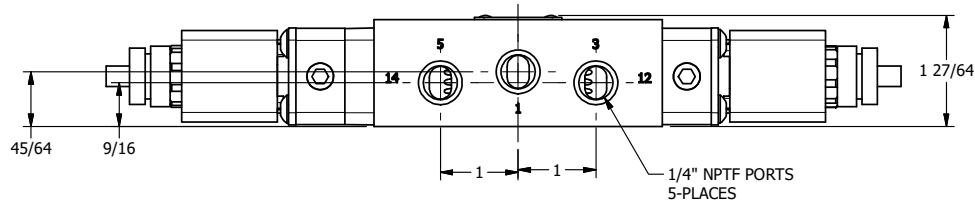

4

3

2

1

AAA
PRODUCTS
INTERNATIONAL

**AAA PRODUCTS
INTERNATIONAL**
7114 Harry Hines Blvd
Dallas, TX 75235

TITLE: 1/4" SIDE PORT, DBL SOL, 3 POS,
SPR CTR, SOL SHFT, REGEN CTR SPL,
ATEX, LCKNG OVRD

DRAWING NO.:
DIM_ESY2GTO