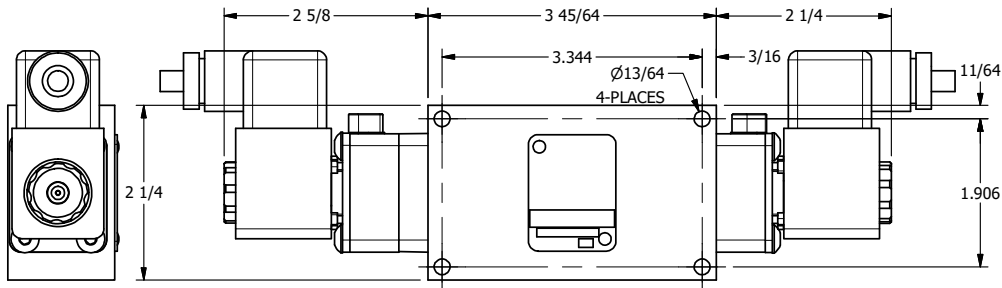

4

3

2

1

AAA
PRODUCTS
INTERNATIONAL

**AAA PRODUCTS
INTERNATIONAL**
7114 Harry Hines Blvd
Dallas, TX 75235

TITLE: 1/4" SIDE PORT, DBL SOL, 3 POS,
SPR CTR, SOL SHFT, REGEN CTR SPL,
ATEX, LCKNG OVRD

DRAWING NO.:
DIM_ESY2GTO