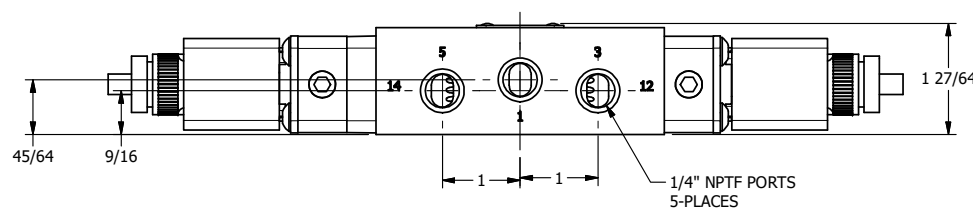

4

3

2

1

**AAA**  
PRODUCTS  
INTERNATIONAL

**AAA PRODUCTS  
INTERNATIONAL**  
7114 Harry Hines Blvd  
Dallas, TX 75235

TITLE: 1/4" SIDE PORT, DBL SOL, 3 POS,  
SPR CTR, SOL SHFT, FLOAT CTR SPL,  
ATEX, DUST EXCLDR

DRAWING NO.:  
DIM\_ESY2GTL

THE INFORMATION CONTAINED WITHIN THIS DOCUMENT IS PROPRIETARY TO AAA PRODUCTS AND MAY NOT BE DISCLOSED WITHOUT PRIOR WRITTEN CONSENT

4

3

2

1