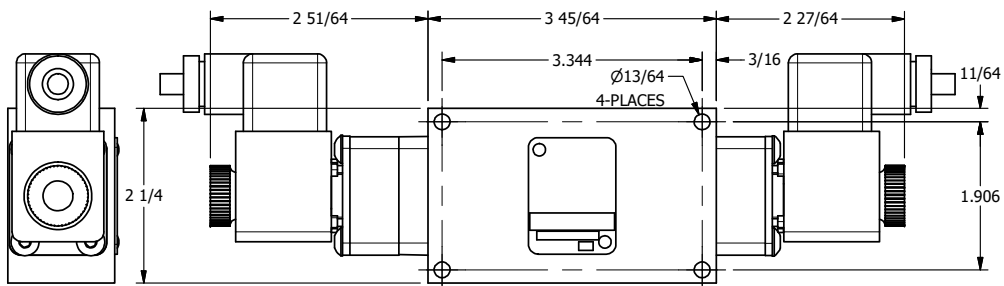

4

3

2

1

**AAA**  
PRODUCTS  
INTERNATIONAL

**AAA PRODUCTS  
INTERNATIONAL**  
7114 Harry Hines Blvd  
Dallas, TX 75235

TITLE: 1/4" SIDE PORT, DBL SOL, 3 POS,  
SPR CTR, SOL SHFT, FLOAT CTR SPL,  
ATEX, DUST EXCLDR

DRAWING NO.:  
DIM\_ESY2GTL

THE INFORMATION CONTAINED WITHIN THIS DOCUMENT IS PROPRIETARY TO AAA PRODUCTS AND MAY NOT BE DISCLOSED WITHOUT PRIOR WRITTEN CONSENT

4

3

2

1