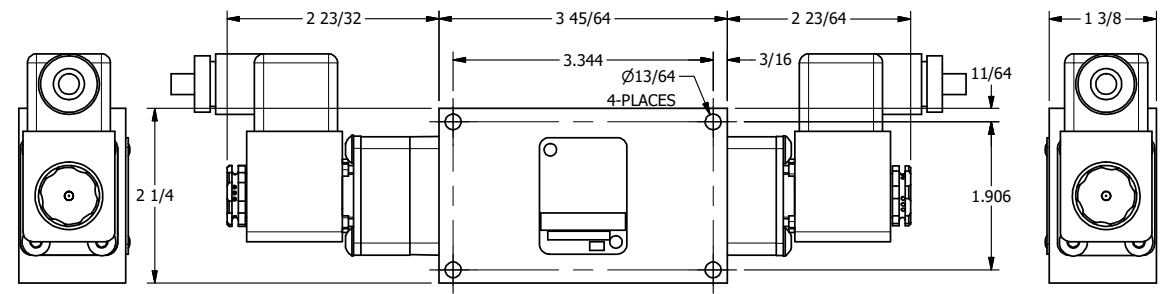

4

3

2

1

AAA
PRODUCTS
INTERNATIONAL

**AAA PRODUCTS
INTERNATIONAL**
7114 Harry Hines Blvd
Dallas, TX 75235

TITLE: 1/4" SIDE PORT, DBL SOL, 3 POS,
SPR CTR, SOL SHFT, FLOAT CTR SPL,
ATEX, SIDE VENT

DRAWING NO.:
DIM_ESY2GTC