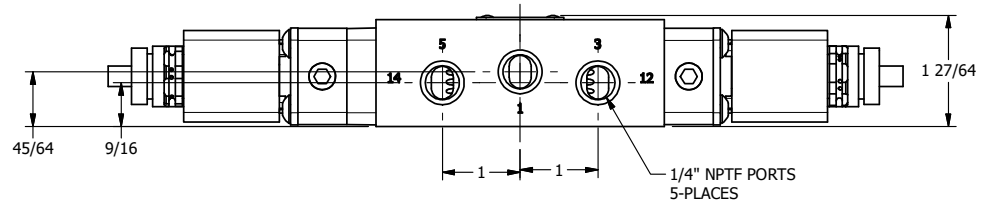

4

3

2

1

AAA
PRODUCTS
INTERNATIONAL

**AAA PRODUCTS
INTERNATIONAL**
7114 Harry Hines Blvd
Dallas, TX 75235

TITLE: 1/4" SIDE PORT, DBL SOL, 3 POS,
SPR CTR, SOL SHFT, FLOAT CTR SPL,
ATEX, SIDE VENT

DRAWING NO.:
DIM_ESY2GTC