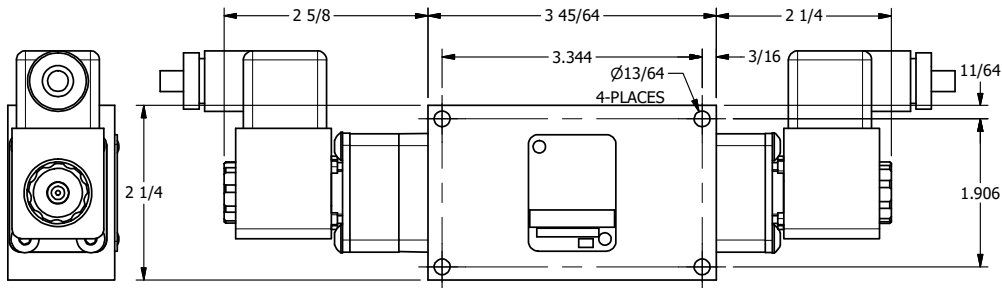

4

3

2

1

AAA
PRODUCTS
INTERNATIONAL

**AAA PRODUCTS
INTERNATIONAL**
7114 Harry Hines Blvd
Dallas, TX 75235

TITLE: 1/4" SIDE PORT, DBL SOL, 3 POS,
SPR CTR, SOL SHFT, FLOAT CTR SPL,
ATEX

DRAWING NO.:
DIM_ESY2GT