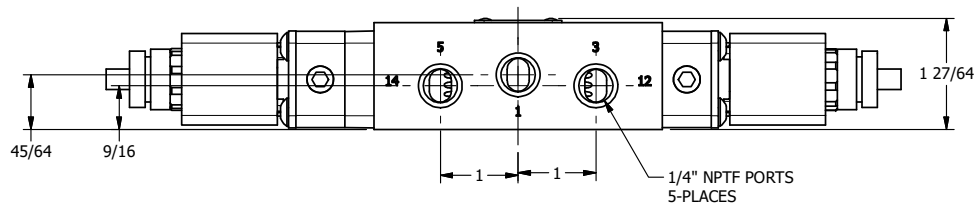

4

3

2

1

AAA
PRODUCTS
INTERNATIONAL

**AAA PRODUCTS
INTERNATIONAL**
7114 Harry Hines Blvd
Dallas, TX 75235

TITLE: 1/4" SIDE PORT, DBL SOL, 3 POS,
SPR CTR, SOL SHFT, FLOAT CTR SPL,
ATEX

DRAWING NO.:
DIM_ESY2GT