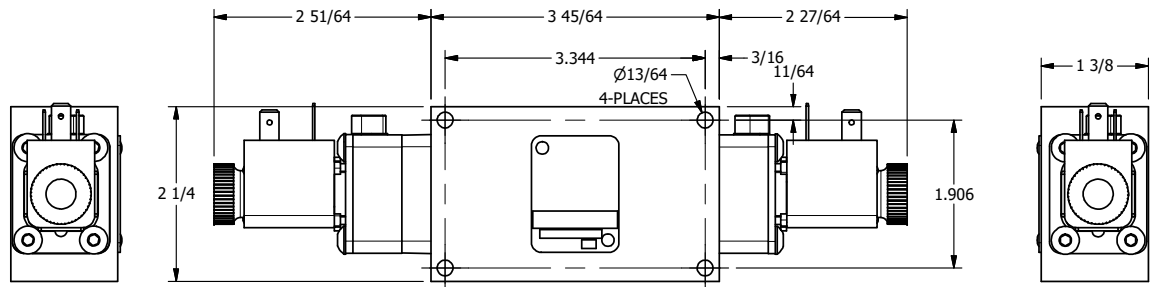

4 3 2 1

AAA
PRODUCTS
INTERNATIONAL

**AAA PRODUCTS
INTERNATIONAL**
7114 Harry Hines Blvd
Dallas, TX 75235

TITLE: 1/4" SIDE PORT, DBL SOL, 3 POS,
SPR CTR, SOL SHFT, FLOAT CTR SPL,
LCKNG OVRD, DUST EXCLDR

DRAWING NO.:
DIM_ESY2GOL