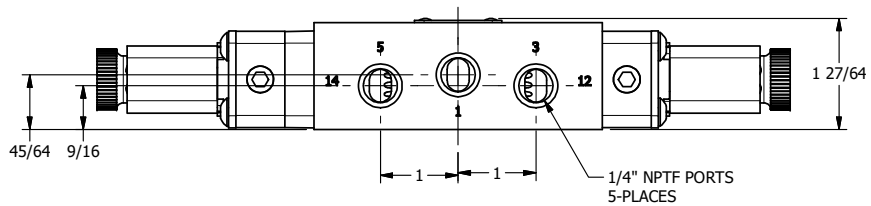

4 3 2 1

AAA
PRODUCTS
INTERNATIONAL

**AAA PRODUCTS
INTERNATIONAL**
7114 Harry Hines Blvd
Dallas, TX 75235

TITLE: 1/4" SIDE PORT, DBL SOL, 3 POS,
SPR CTR, SOL SHFT, FLOAT CTR SPL,
LCKNG OVRD, DUST EXCLDR

DRAWING NO.:
DIM_ESY2GOL