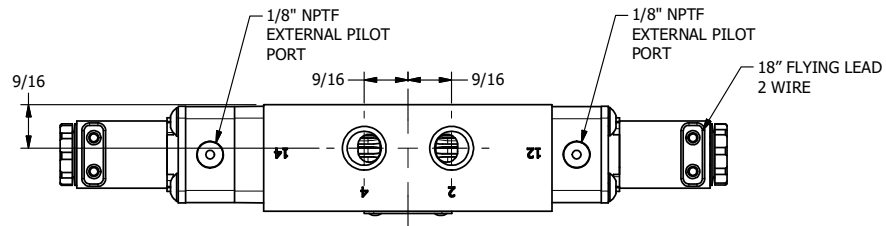

4 3 2 1

**AAA**  
PRODUCTS  
INTERNATIONAL

**AAA PRODUCTS INTERNATIONAL**  
7114 Harry Hines Blvd  
Dallas, TX 75235

TITLE: 1/4" SIDE PORT, DBL SOL, 3 POS,  
SPR CTR, SOL SHFT, FLOAT CTR SPL,  
FLYING LEAD, EXT PILOT