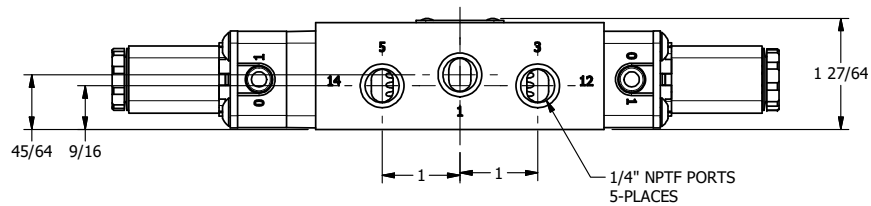

4 3 2 1

**AAA**  
PRODUCTS  
INTERNATIONAL

**AAA PRODUCTS INTERNATIONAL**  
7114 Harry Hines Blvd  
Dallas, TX 75235

TITLE: 1/4" SIDE PORT, DBL SOL, 3 POS,  
SPR CTR, SOL SHFT, FLOAT CTR SPL,  
FLYING LEAD, EXT PILOT

DRAWING NO.:  
DIM\_ESY2GMZ

THE INFORMATION CONTAINED WITHIN THIS DOCUMENT IS PROPRIETARY TO AAA PRODUCTS AND MAY NOT BE DISCLOSED WITHOUT PRIOR WRITTEN CONSENT

4 3 2