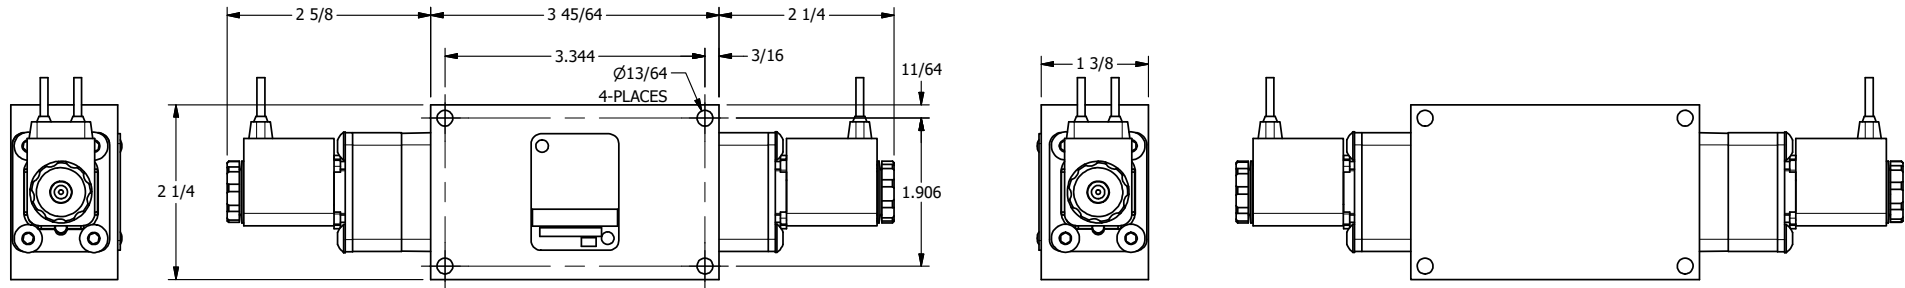

4 3 2 1

**AAA**  
PRODUCTS  
INTERNATIONAL

**AAA PRODUCTS INTERNATIONAL**  
7114 Harry Hines Blvd  
Dallas, TX 75235

TITLE: 1/4" SIDE PORT, DBL SOL, 3 POS,  
SPR CTR, SOL SHFT, FLOAT CTR SPL,  
FLYING LEAD, EXT PILOT