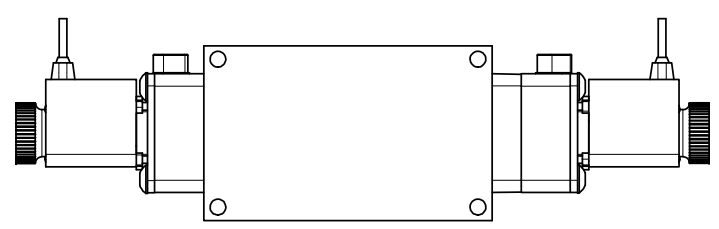

4 | 3 | 2 | 1

B

B

A

A

4 | 3 | 2

AAA
PRODUCTS
INTERNATIONAL

AAA PRODUCTS INTERNATIONAL
7114 Harry Hines Blvd
Dallas, TX 75235

TITLE: 1/4" SIDE PORT, DBL SOL, 3 POS,
SPR CTR, FLOAT CTR SPL, FLYING LEAD,
LCKNG OVRD, DUST EXCLDR

DRAWING NO.:
DIM_ESY2GMOL

THE INFORMATION CONTAINED WITHIN THIS DOCUMENT IS PROPRIETARY TO AAA PRODUCTS AND MAY NOT BE DISCLOSED WITHOUT PRIOR WRITTEN CONSENT