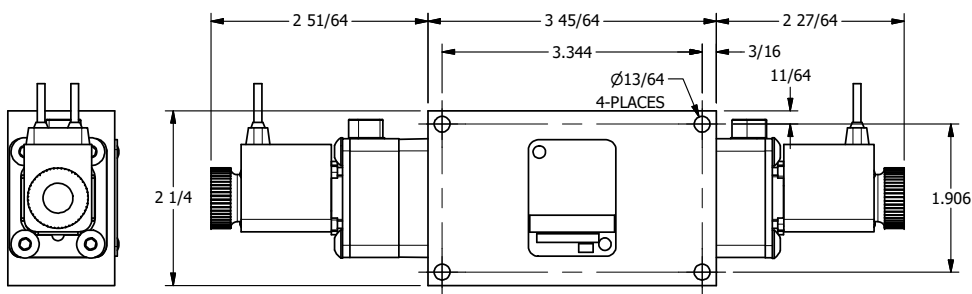

4 | 3 | 2 | 1

B

B

A

A

4 | 3 | 2

AAA
PRODUCTS
INTERNATIONAL

AAA PRODUCTS INTERNATIONAL
7114 Harry Hines Blvd
Dallas, TX 75235

TITLE: 1/4" SIDE PORT, DBL SOL, 3 POS,
SPR CTR, FLOAT CTR SPL, FLYING LEAD,
LCKNG OVRD, DUST EXCLDR

DRAWING NO.:
DIM_ESY2GMOL

THE INFORMATION CONTAINED WITHIN THIS DOCUMENT IS PROPRIETARY TO AAA PRODUCTS AND MAY NOT BE DISCLOSED WITHOUT PRIOR WRITTEN CONSENT