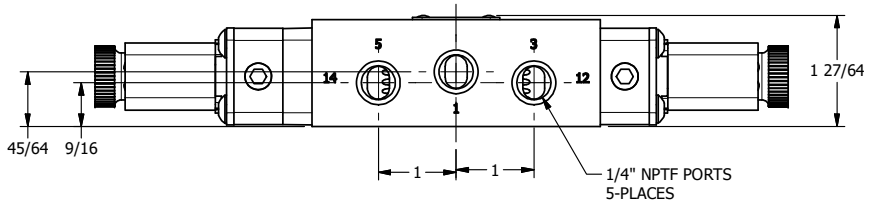

4 | 3 | 2

AAA
PRODUCTS
INTERNATIONAL

AAA PRODUCTS INTERNATIONAL
7114 Harry Hines Blvd
Dallas, TX 75235

TITLE: 1/4" SIDE PORT, DBL SOL, 3 POS,
SPR CTR, FLOAT CTR SPL, FLYING LEAD,
LCKNG OVRD, DUST EXCLDR

DRAWING NO.:
DIM_ESY2GMOL

THE INFORMATION CONTAINED WITHIN THIS DOCUMENT IS PROPRIETARY TO AAA PRODUCTS AND MAY NOT BE DISCLOSED WITHOUT PRIOR WRITTEN CONSENT