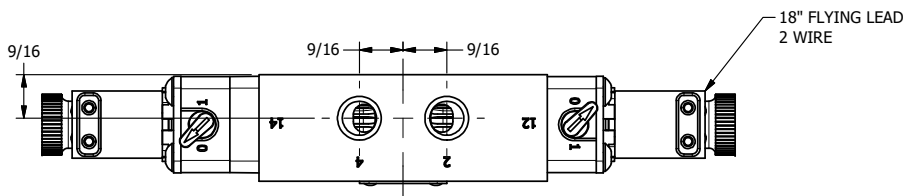

4 | 3 | 2 | 1

B

B

A

A

4 | 3 | 2

AAA
PRODUCTS
INTERNATIONAL

AAA PRODUCTS INTERNATIONAL
7114 Harry Hines Blvd
Dallas, TX 75235

TITLE: 1/4" SIDE PORT, DBL SOL, 3 POS,
SPR CTR, FLOAT CTR SPL, FLYING LEAD,
LCKNG OVRD, DUST EXCLDR

DRAWING NO.:
DIM_ESY2GMOL

THE INFORMATION CONTAINED WITHIN THIS DOCUMENT IS PROPRIETARY TO AAA PRODUCTS AND MAY NOT BE DISCLOSED WITHOUT PRIOR WRITTEN CONSENT