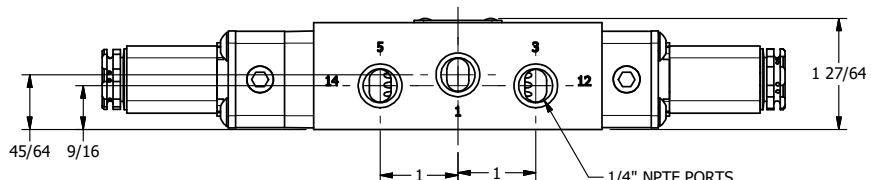

2 23/32

3 45/64

2 23/64

Ø13/64

4-PLACES

3/16

11/64

2 1/4

1.906

1/4" NPTF PORTS
5-PLACES

AAA
PRODUCTS
INTERNATIONAL

**AAA PRODUCTS
INTERNATIONAL**
7114 Harry Hines Blvd
Dallas, TX 75235

TITLE: 1/4" SIDE PORT, DBL SOL, 3 POS,
SPR CTR, FLOAT CTR SPL,
FLYING LEAD, LCKNG OVRD, SIDE VENT