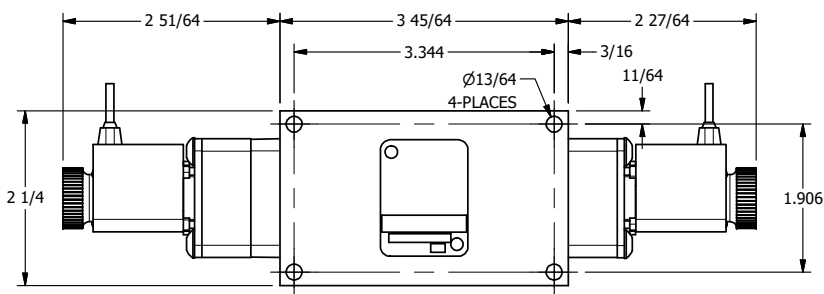

4 | 3 | 2 | 1

B

B

A

A

4 | 3 | 2

AAA
PRODUCTS
INTERNATIONAL

AAA PRODUCTS INTERNATIONAL
7114 Harry Hines Blvd
Dallas, TX 75235

TITLE: 1/4" SIDE PORT, DBL SOL, 3 POS,
SPR CTR, SOL SHFT, FLOAT CTR SPL,
FLYING LEAD, DUST EXCLDR

DRAWING NO.:
DIM_ESY2GML

THE INFORMATION CONTAINED WITHIN THIS DOCUMENT IS PROPRIETARY TO AAA PRODUCTS AND MAY NOT BE DISCLOSED WITHOUT PRIOR WRITTEN CONSENT