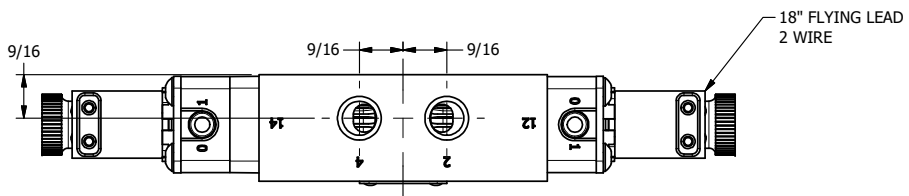

4 | 3 | 2 | 1

B

B

A

A

4 | 3 | 2

AAA
PRODUCTS
INTERNATIONAL

AAA PRODUCTS INTERNATIONAL
7114 Harry Hines Blvd
Dallas, TX 75235

TITLE: 1/4" SIDE PORT, DBL SOL, 3 POS,
SPR CTR, SOL SHFT, FLOAT CTR SPL,
FLYING LEAD, DUST EXCLDR

DRAWING NO.:
DIM_ESY2GML

THE INFORMATION CONTAINED WITHIN THIS DOCUMENT IS PROPRIETARY TO AAA PRODUCTS AND MAY NOT BE DISCLOSED WITHOUT PRIOR WRITTEN CONSENT