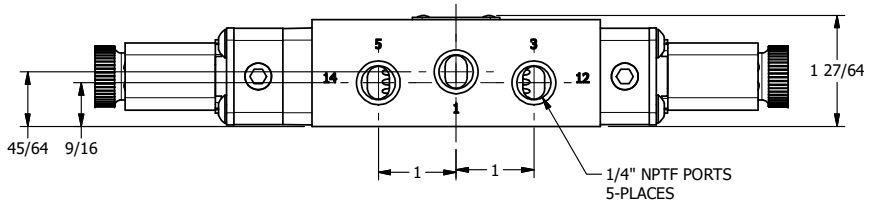

4 | 3 | 2

AAA
PRODUCTS
INTERNATIONAL

AAA PRODUCTS INTERNATIONAL
7114 Harry Hines Blvd
Dallas, TX 75235

TITLE: 1/4" SIDE PORT, DBL SOL, 3 POS,
SPR CTR, SOL SHFT, FLOAT CTR SPL,
FLYING LEAD, DUST EXCLDR

DRAWING NO.:
DIM_ESY2GML

THE INFORMATION CONTAINED WITHIN THIS DOCUMENT IS PROPRIETARY TO AAA PRODUCTS AND MAY NOT BE DISCLOSED WITHOUT PRIOR WRITTEN CONSENT