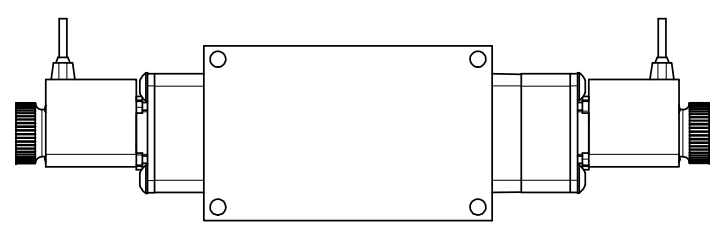

4 | 3 | 2 | 1

B

B

A

A

4 | 3 | 2

AAA
PRODUCTS
INTERNATIONAL

AAA PRODUCTS INTERNATIONAL
7114 Harry Hines Blvd
Dallas, TX 75235

TITLE: 1/4" SIDE PORT, DBL SOL, 3 POS,
SPR CTR, SOL SHFT, FLOAT CTR SPL,
FLYING LEAD, DUST EXCLDR

DRAWING NO.:
DIM_ESY2GML

THE INFORMATION CONTAINED WITHIN THIS DOCUMENT IS PROPRIETARY TO AAA PRODUCTS AND MAY NOT BE DISCLOSED WITHOUT PRIOR WRITTEN CONSENT