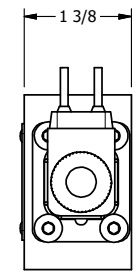

4 | 3 | 2 | 1

B

B

A

A

4 | 3 | 2

AAA
PRODUCTS
INTERNATIONAL

AAA PRODUCTS INTERNATIONAL
7114 Harry Hines Blvd
Dallas, TX 75235

TITLE: 1/4" SIDE PORT, DBL SOL, 3 POS,
SPR CTR, SOL SHFT, FLOAT CTR SPL,
FLYING LEAD, DUST EXCLDR

DRAWING NO.:
DIM_ESY2GML

THE INFORMATION CONTAINED WITHIN THIS DOCUMENT IS PROPRIETARY TO AAA PRODUCTS AND MAY NOT BE DISCLOSED WITHOUT PRIOR WRITTEN CONSENT