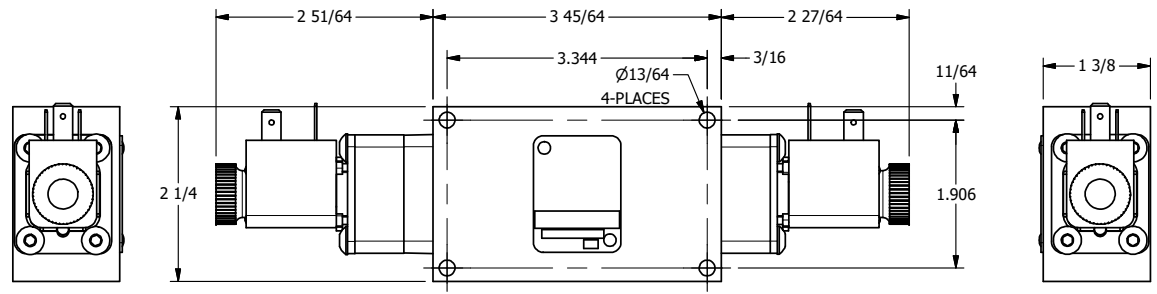

4 3 2 1

4 3 2

AAA
PRODUCTS
INTERNATIONAL

AAA PRODUCTS INTERNATIONAL
7114 Harry Hines Blvd
Dallas, TX 75235

TITLE: 1/4" SIDE PORT, DBL SOL, 3 POS,
SPR CTR, SOL SHFT, FLOAT CTR SPL,
DUST EXCLDR, EXT PILOT

DRAWING NO.:
DIM_ESY2GLZ