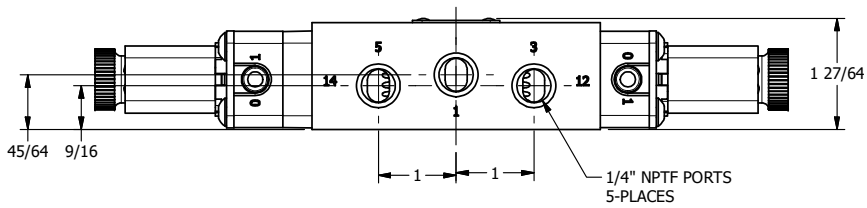

4 3 2 1

4 3 2

AAA
PRODUCTS
INTERNATIONAL

AAA PRODUCTS INTERNATIONAL
7114 Harry Hines Blvd
Dallas, TX 75235

TITLE: 1/4" SIDE PORT, DBL SOL, 3 POS,
SPR CTR, SOL SHFT, FLOAT CTR SPL,
DUST EXCLDR, EXT PILOT

DRAWING NO.:
DIM_ESY2GLZ