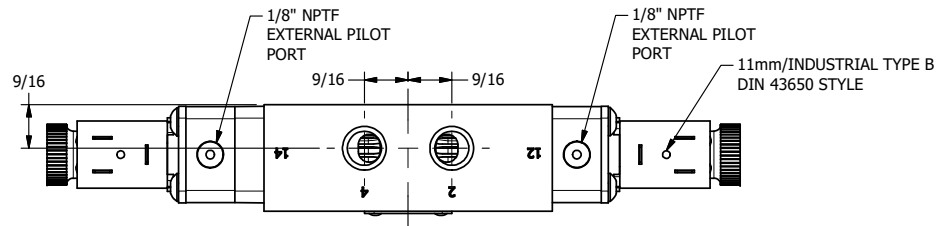

4 3 2 1

4 3 2

AAA
PRODUCTS
INTERNATIONAL

AAA PRODUCTS INTERNATIONAL
7114 Harry Hines Blvd
Dallas, TX 75235

TITLE: 1/4" SIDE PORT, DBL SOL, 3 POS,
SPR CTR, SOL SHFT, FLOAT CTR SPL,
DUST EXCLDR, EXT PILOT

DRAWING NO.:
DIM_ESY2GLZ